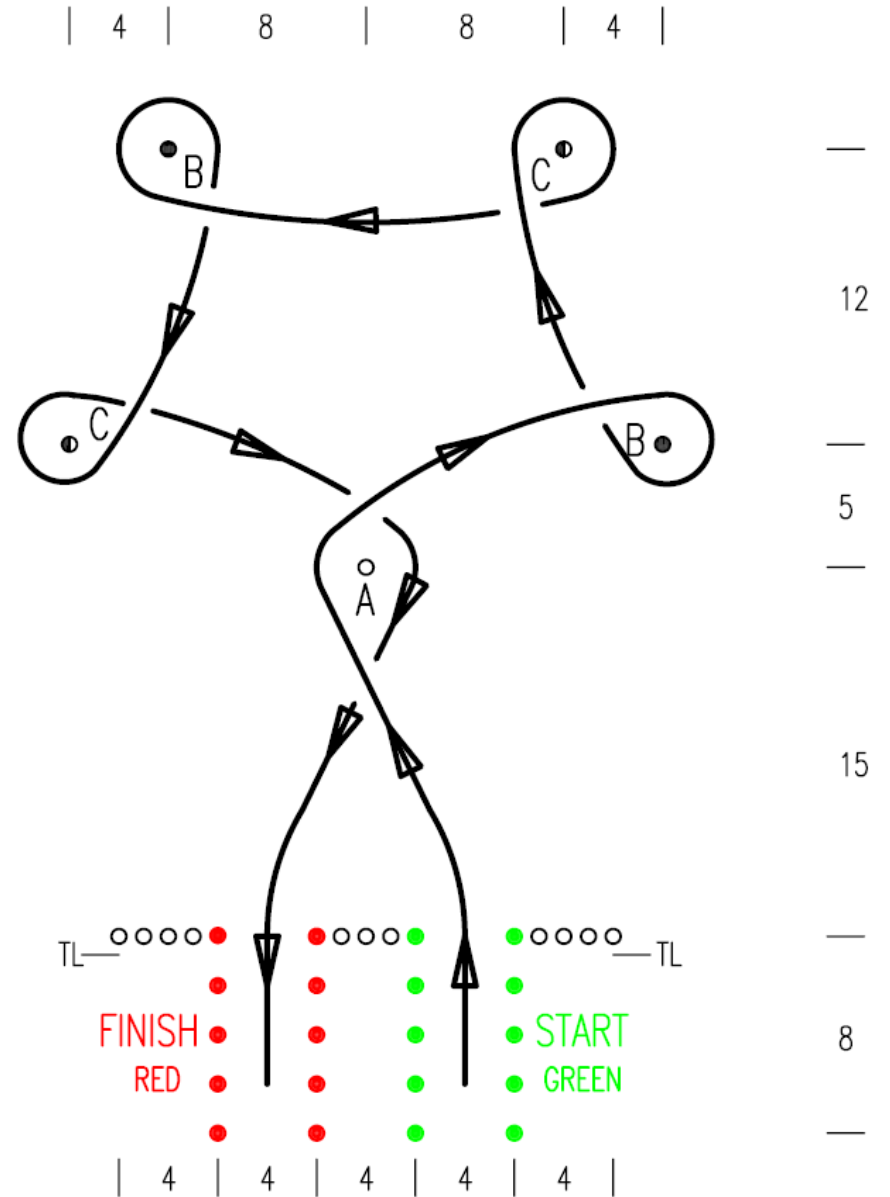

DOUBLE BONE

Timing line (0.5 - 1m) TL
 Length 44m
 Width 24m

A

Similar test layouts - Page No 35,36,38,39,40,41,42,72

PENTAGON

Timing line (0.5 - 1m) TL
 Length 40m
 Width 24m

B

Similar test layouts - Page No 48,49,50