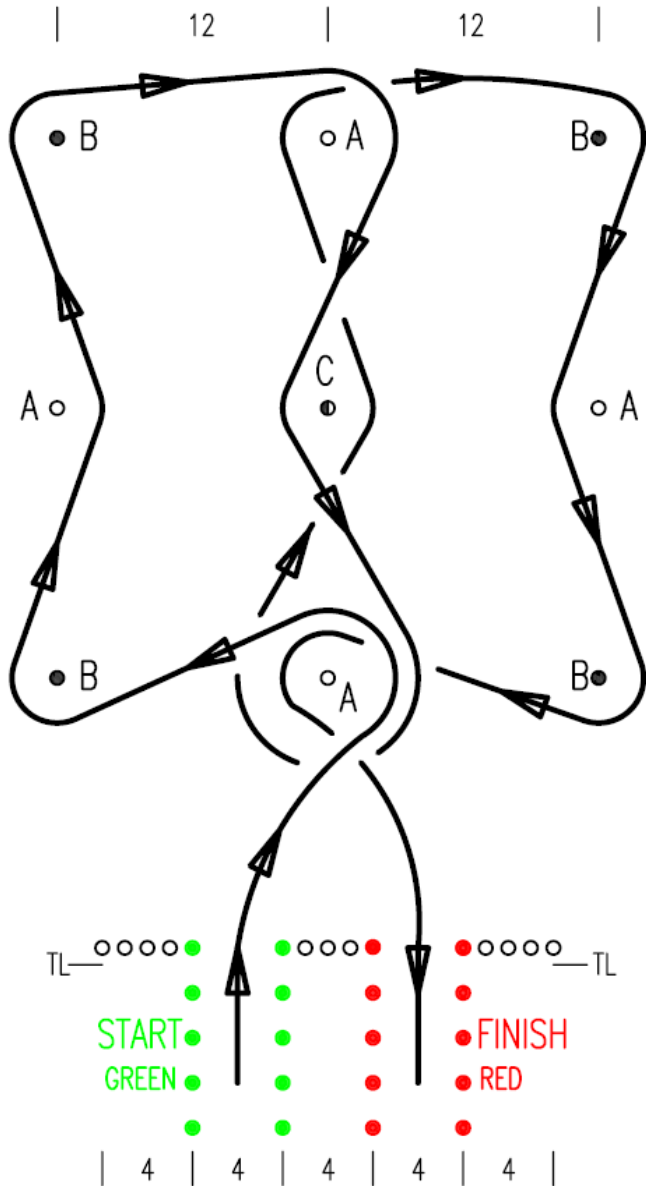

DOUBLE BONE

Timing line (0.5 - 1m) TL
 Length 44m
 Width 24m

A

Similar test layouts - Page No 35,36,38,39,40,41,42,72

PENTAGON

Timing line (0.5 - 1m) TL
 Length 40m
 Width 24m

B

Similar test layouts - Page No 48,49,50