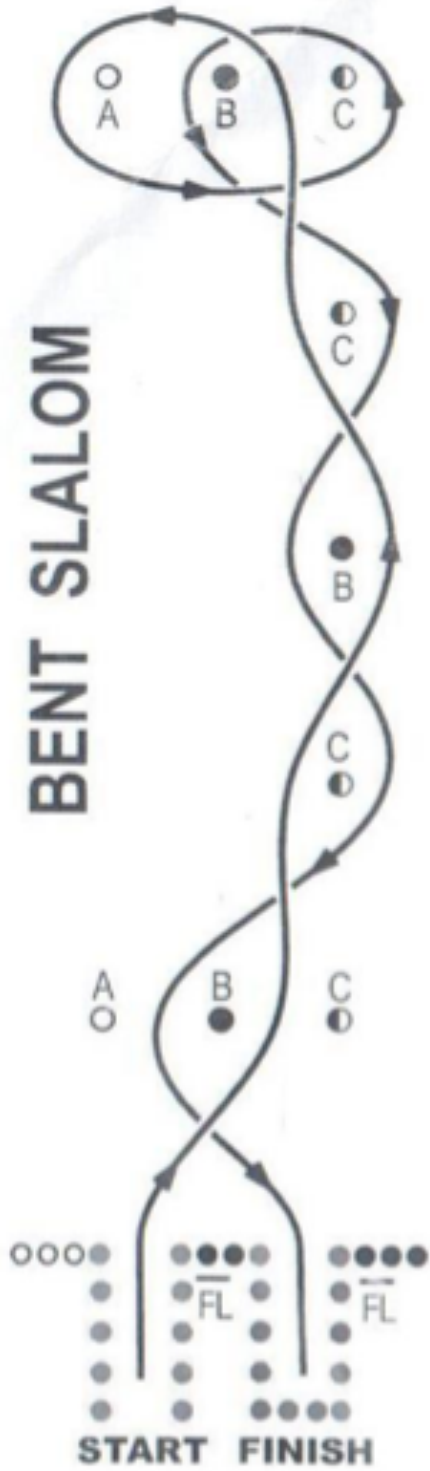

CRAZIEST SQUARE

OPEN SLALOM

Timing line (0.5 - 1m) TL

Length 64m

Width 25m

BENT SLALOM

JELLYFISH