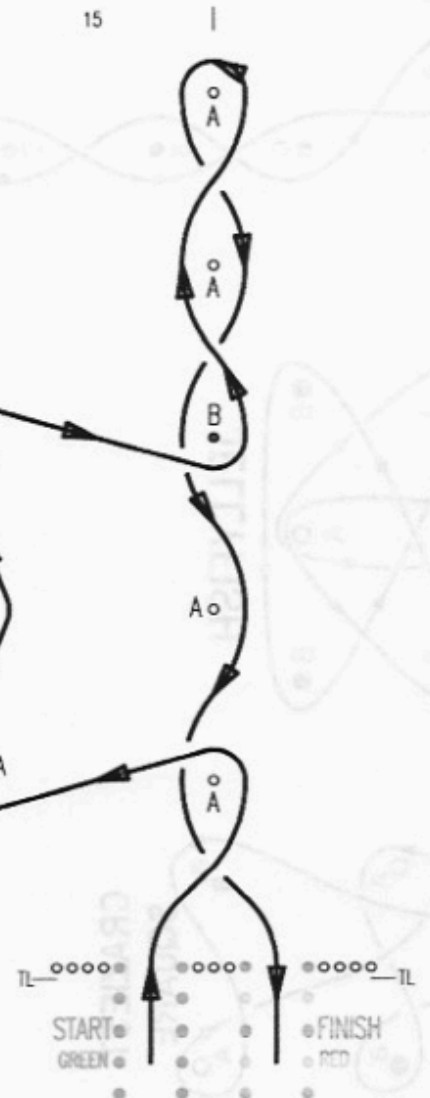

CRAZIEST SQUARE

OPEN SLALOM

Timing line (0.5 - 1m) TL

Length 64m

Width 25m

BENT SLALOM

JELLYFISH