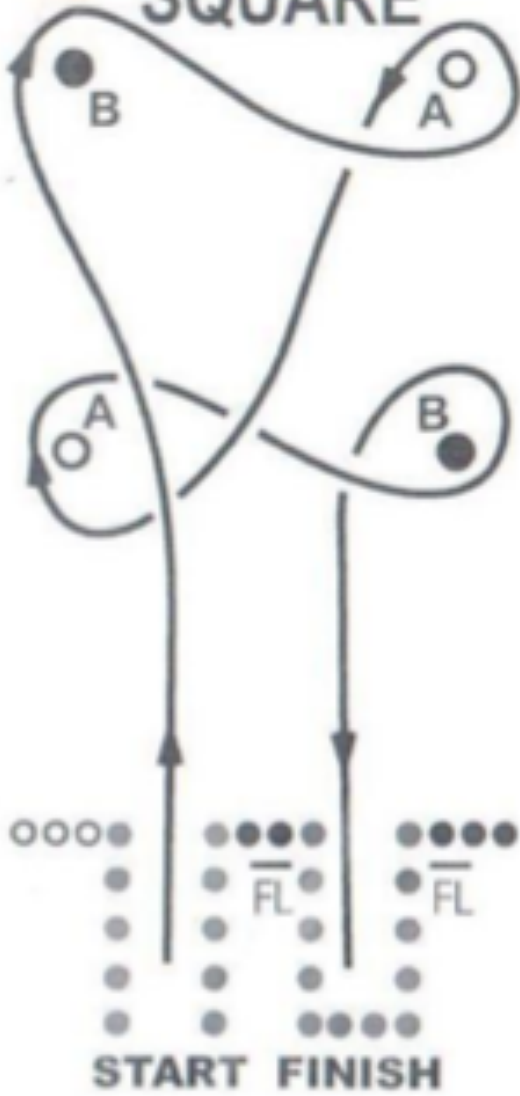

CRAZIEST SQUARE

OPEN SLALOM

Timing line (0.5 - 1m) TL

Length 64m

Width 25m

BENT SLALOM

JELLYFISH