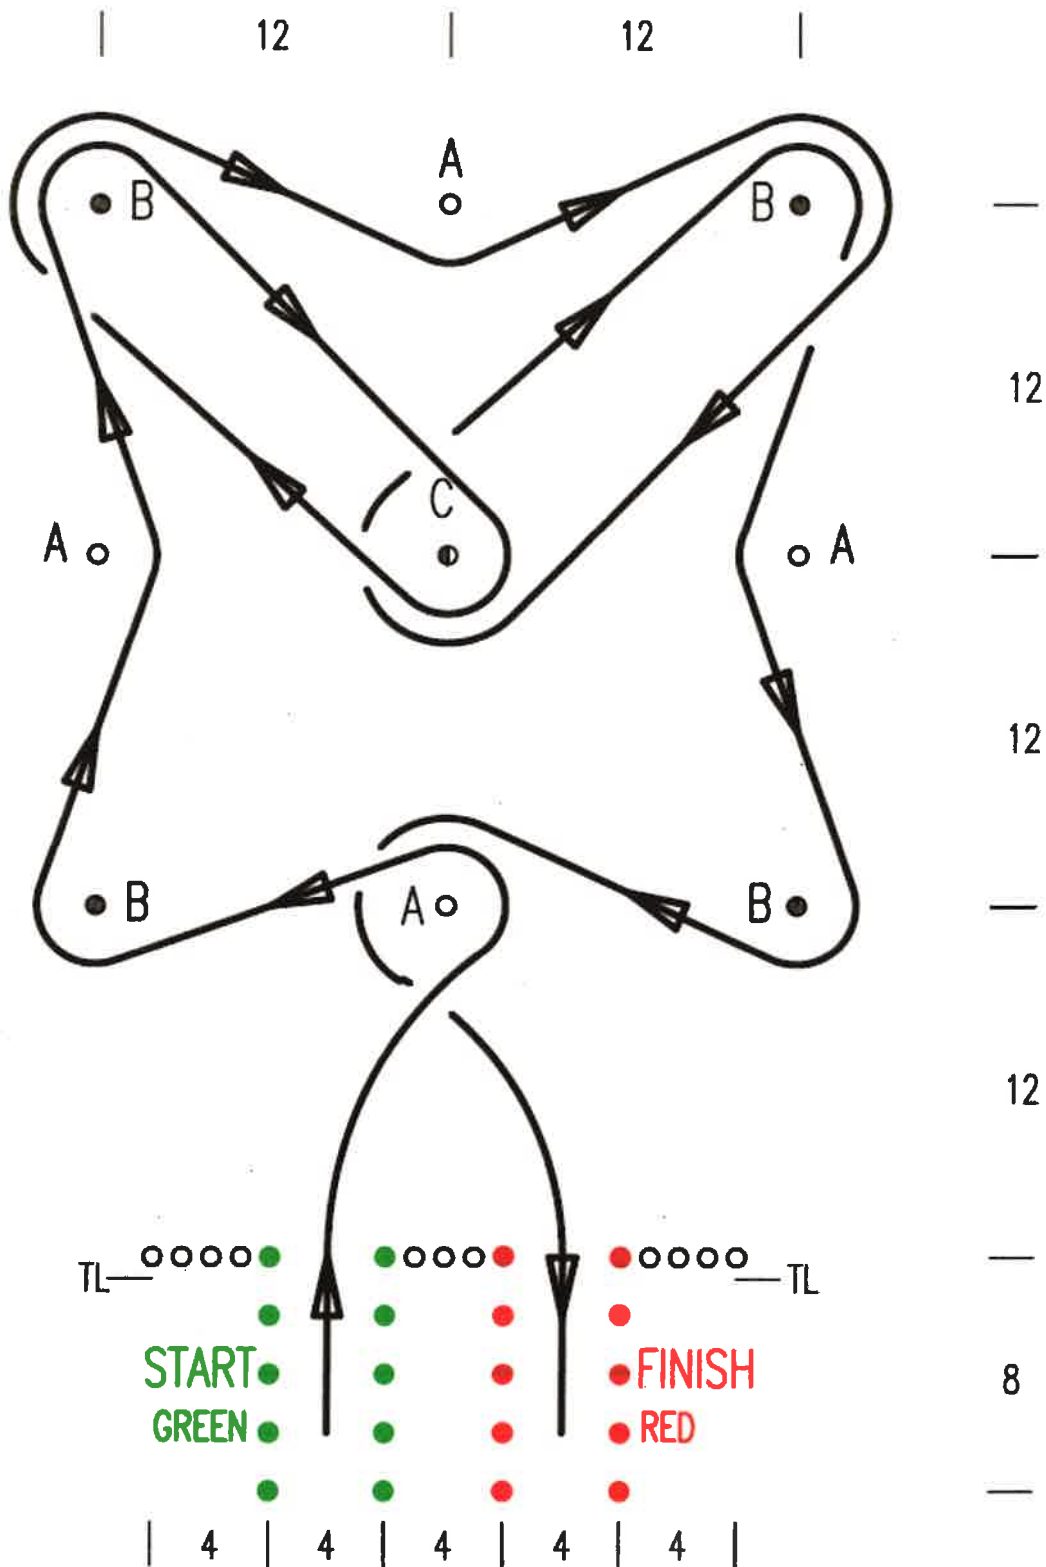

# SQUARE SLALOM

Timing line (0.5 - 1m) TL  
 Length 44m  
 Width 24m

Similar test layouts - Page No 36,37,38,39,40,41,42,72

# ATOM

Timing line (0.5 - 1m) TL  
 Length 44m  
 Width 24m

Similar test layouts - Page No 44,45

# GABLES

Timing line (0.5 - 1m) TL  
 Length 44m  
 Width 24m

Similar test layouts - Page No 35,36,37,38,40,41,42,72

# DOUBLE KIDNEY

Timing line (0.5 - 1m) TL  
 Length 36.5m  
 Width 20m

Similar test layouts - Page No 57,58