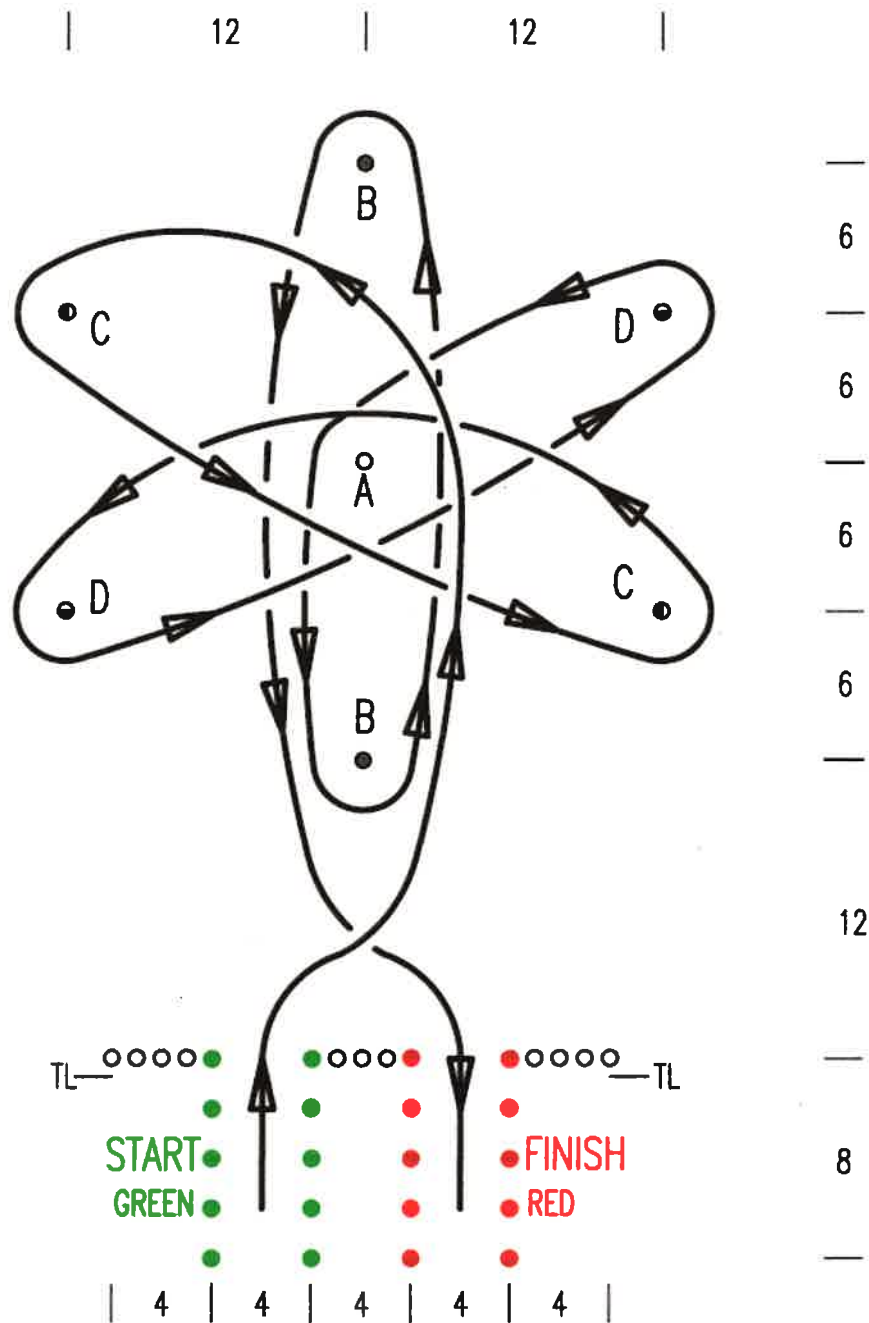

# SQUARE SLALOM

Timing line (0.5 - 1m) TL  
 Length 44m  
 Width 24m

Similar test layouts - Page No 36,37,38,39,40,41,42,72

# ATOM

Timing line (0.5 - 1m) TL  
 Length 44m  
 Width 24m

Similar test layouts - Page No 44,45

# GABLES

Timing line (0.5 - 1m) TL  
 Length 44m  
 Width 24m

Similar test layouts - Page No 35,36,37,38,40,41,42,72

# DOUBLE KIDNEY

Timing line (0.5 - 1m) TL  
 Length 36.5m  
 Width 20m

Similar test layouts - Page No 57,58