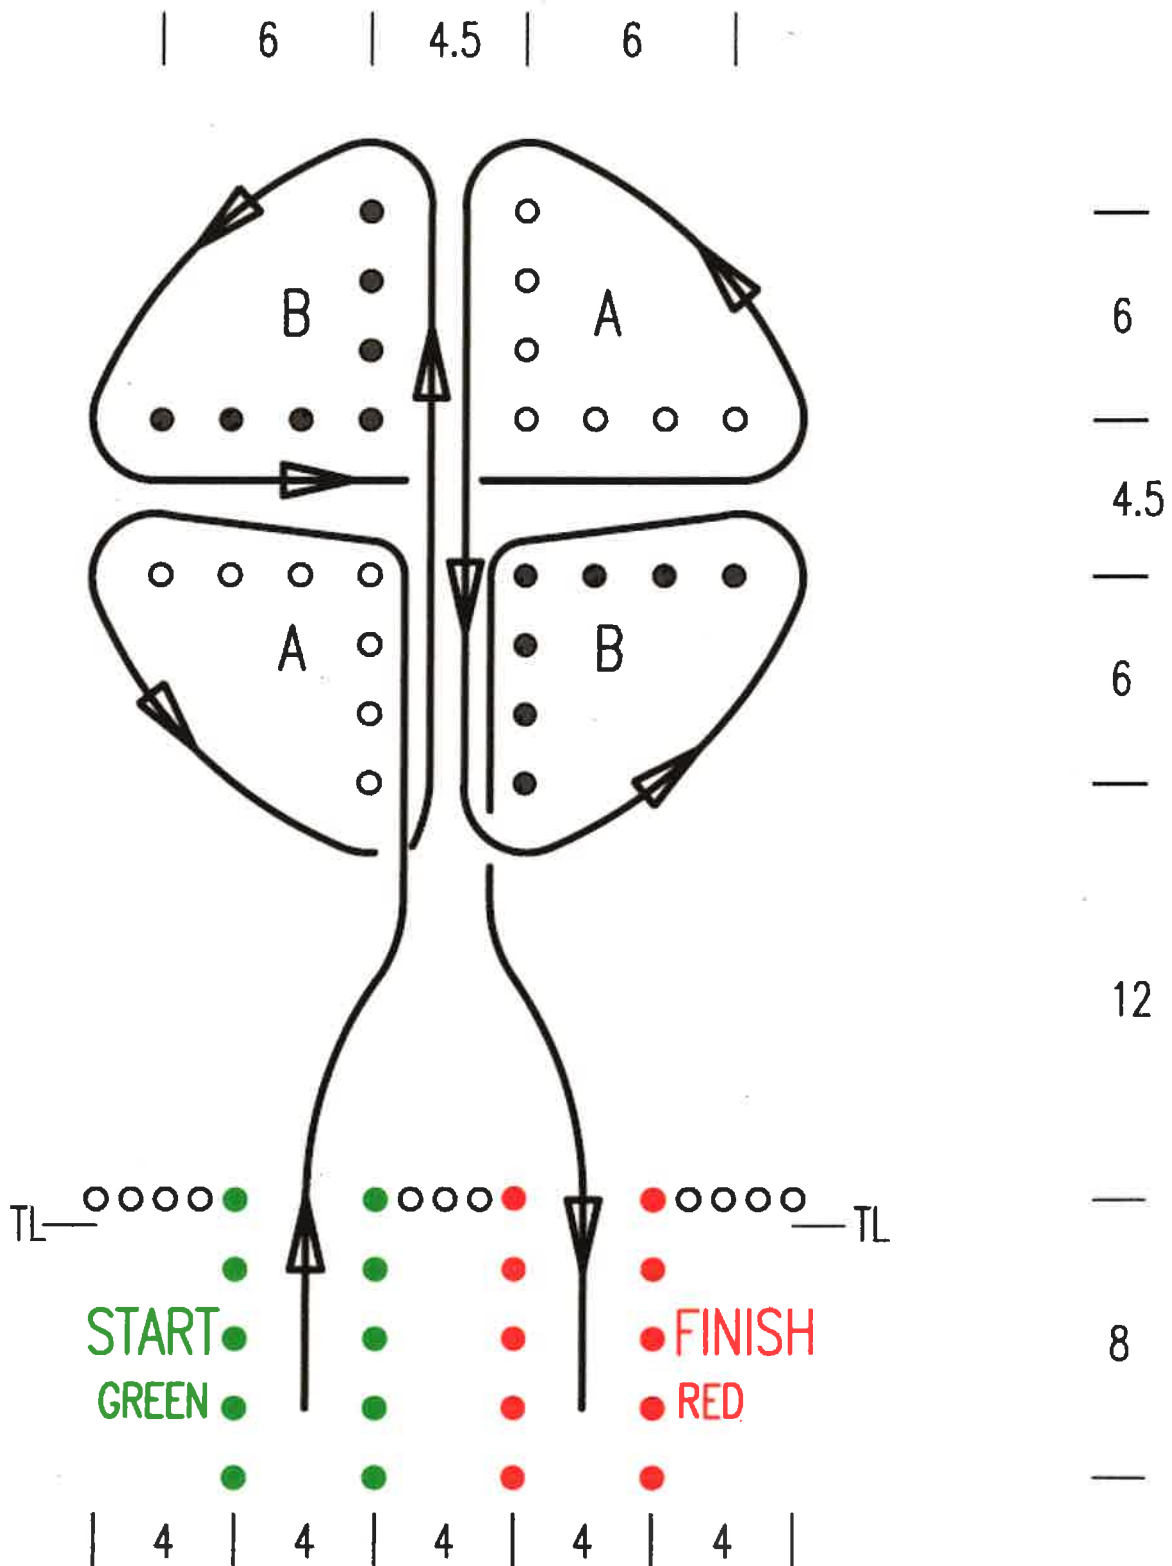

# SQUARE SLALOM

Timing line (0.5 - 1m) TL  
 Length 44m  
 Width 24m

Similar test layouts - Page No 36,37,38,39,40,41,42,72

# ATOM

Timing line (0.5 - 1m) TL  
 Length 44m  
 Width 24m

Similar test layouts - Page No 44,45

# GABLES

Timing line (0.5 - 1m) TL  
 Length 44m  
 Width 24m

Similar test layouts - Page No 35,36,37,38,40,41,42,72

# DOUBLE KIDNEY

Timing line (0.5 - 1m) TL  
 Length 36.5m  
 Width 20m

Similar test layouts - Page No 57,58