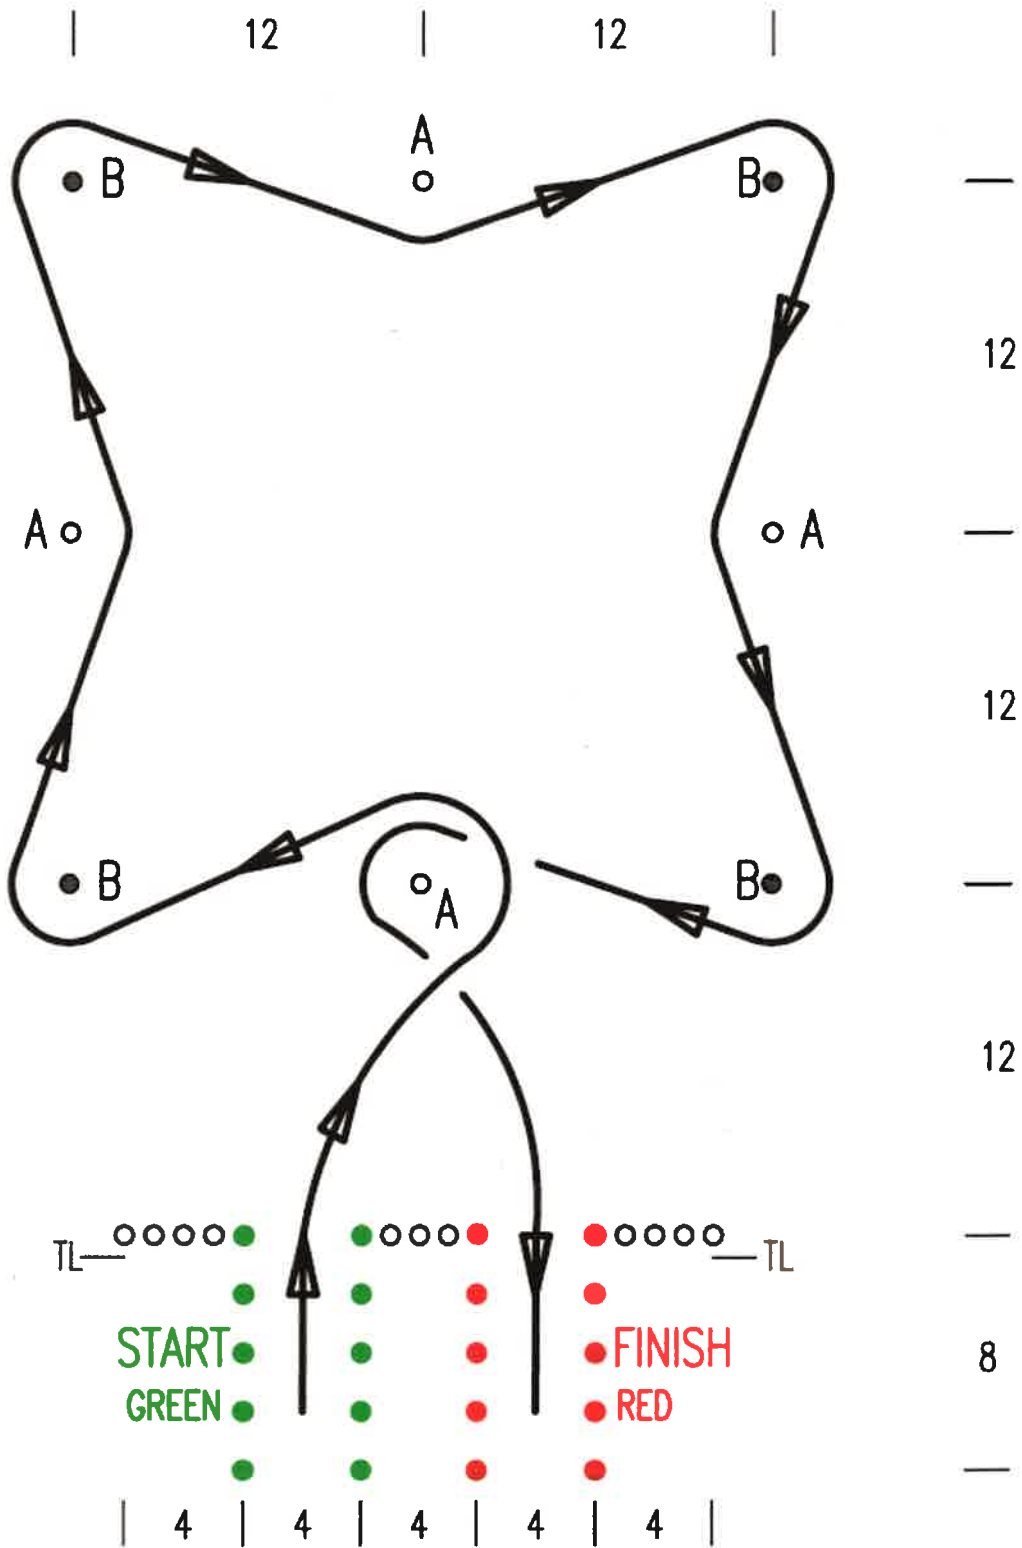

# SQUARE SLALOM

Timing line (0.5 - 1m) TL  
 Length 44m  
 Width 24m

Similar test layouts - Page No 36,37,38,39,40,41,42,72

# ATOM

Timing line (0.5 - 1m) TL  
 Length 44m  
 Width 24m

Similar test layouts - Page No 44,45

# GABLES

Timing line (0.5 - 1m) TL  
 Length 44m  
 Width 24m

Similar test layouts - Page No 35,36,37,38,40,41,42,72

# DOUBLE KIDNEY

Timing line (0.5 - 1m) TL  
 Length 36.5m  
 Width 20m

Similar test layouts - Page No 57,58