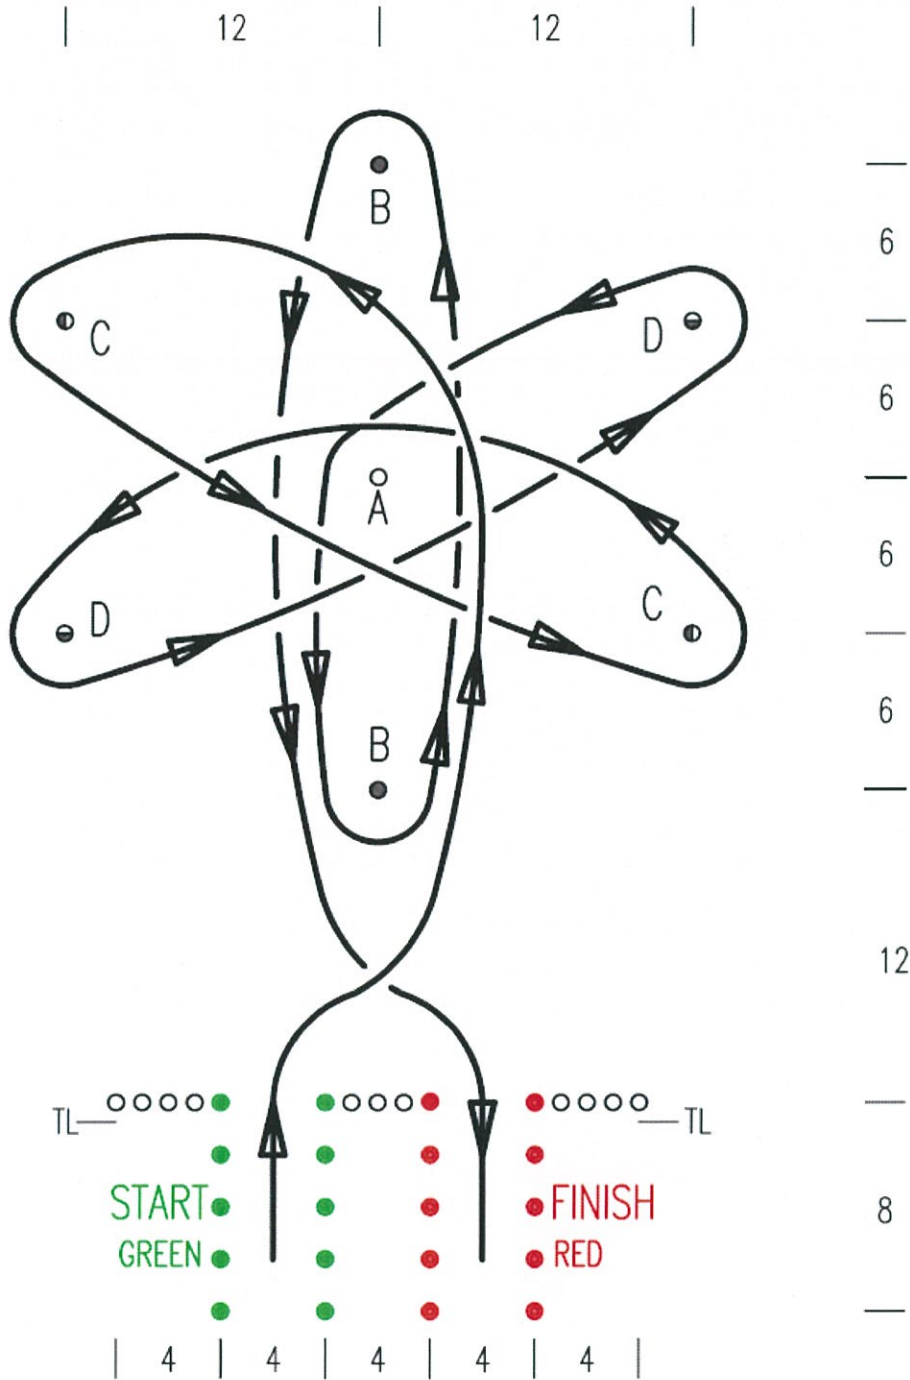

# ATOM

Timing line (0.5 - 1m) TL  
Length 44m  
Width 24m

# ARROWHEAD

Timing line (0.5 - 1m) TL  
Length 68m  
Width 20m

# ACCORDION

Timing line (0.5 - 1m) TL  
Length 44m  
Width 24m

# GATE SLALOM

Timing line (0.5 - 1m) TL

Length 64m

Width 20m