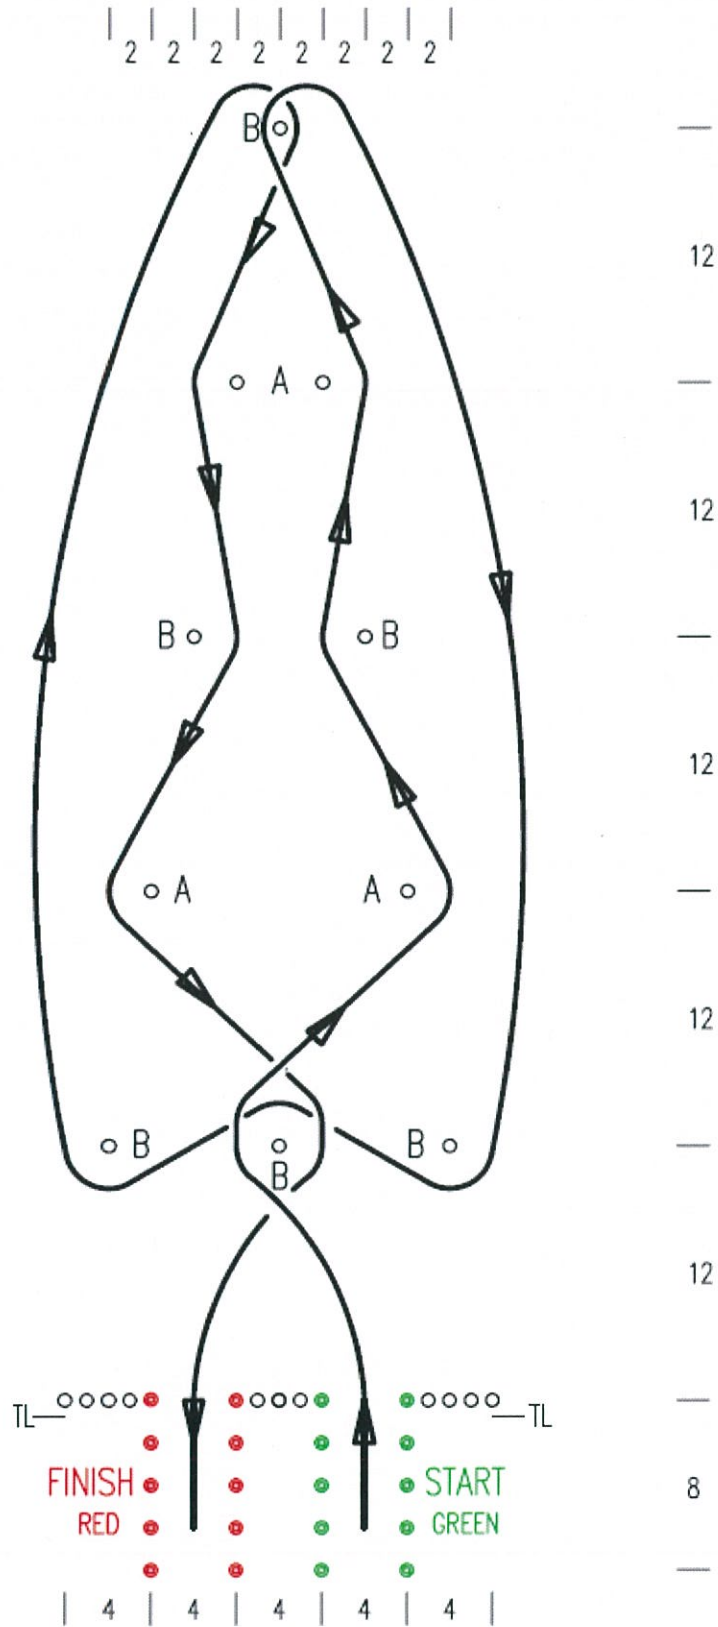

# ATOM

Timing line (0.5 - 1m) TL  
Length 44m  
Width 24m

# ARROWHEAD

Timing line (0.5 - 1m) TL  
Length 68m  
Width 20m

# ACCORDION

Timing line (0.5 - 1m) TL  
Length 44m  
Width 24m

# GATE SLALOM

Timing line (0.5 - 1m) TL

Length 64m

Width 20m