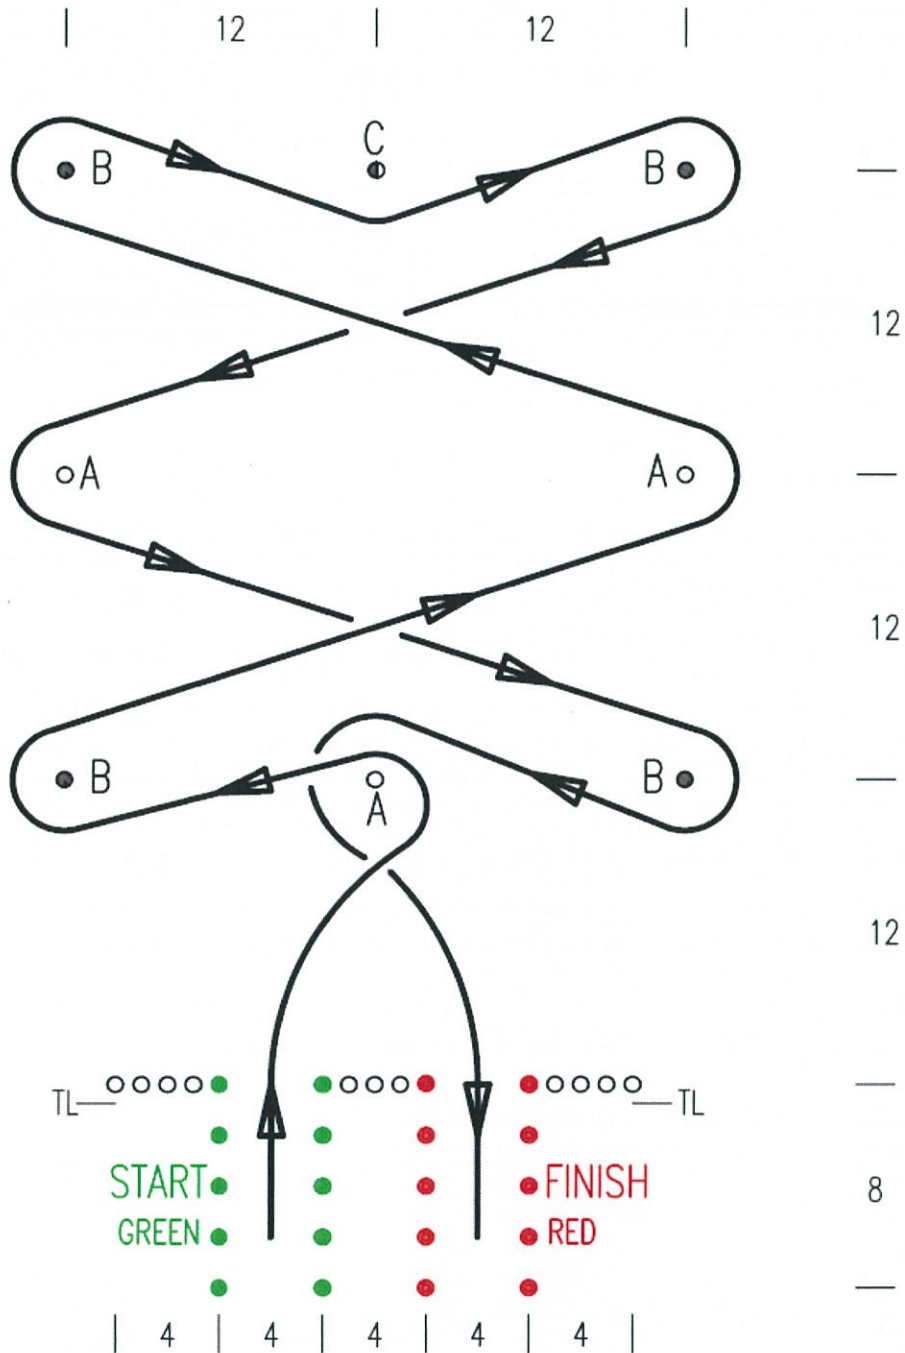

# ATOM

Timing line (0.5 - 1m) TL  
Length 44m  
Width 24m

# ARROWHEAD

Timing line (0.5 - 1m) TL  
Length 68m  
Width 20m

# ACCORDION

Timing line (0.5 - 1m) TL  
Length 44m  
Width 24m

# GATE SLALOM

Timing line (0.5 - 1m) TL

Length 64m

Width 20m