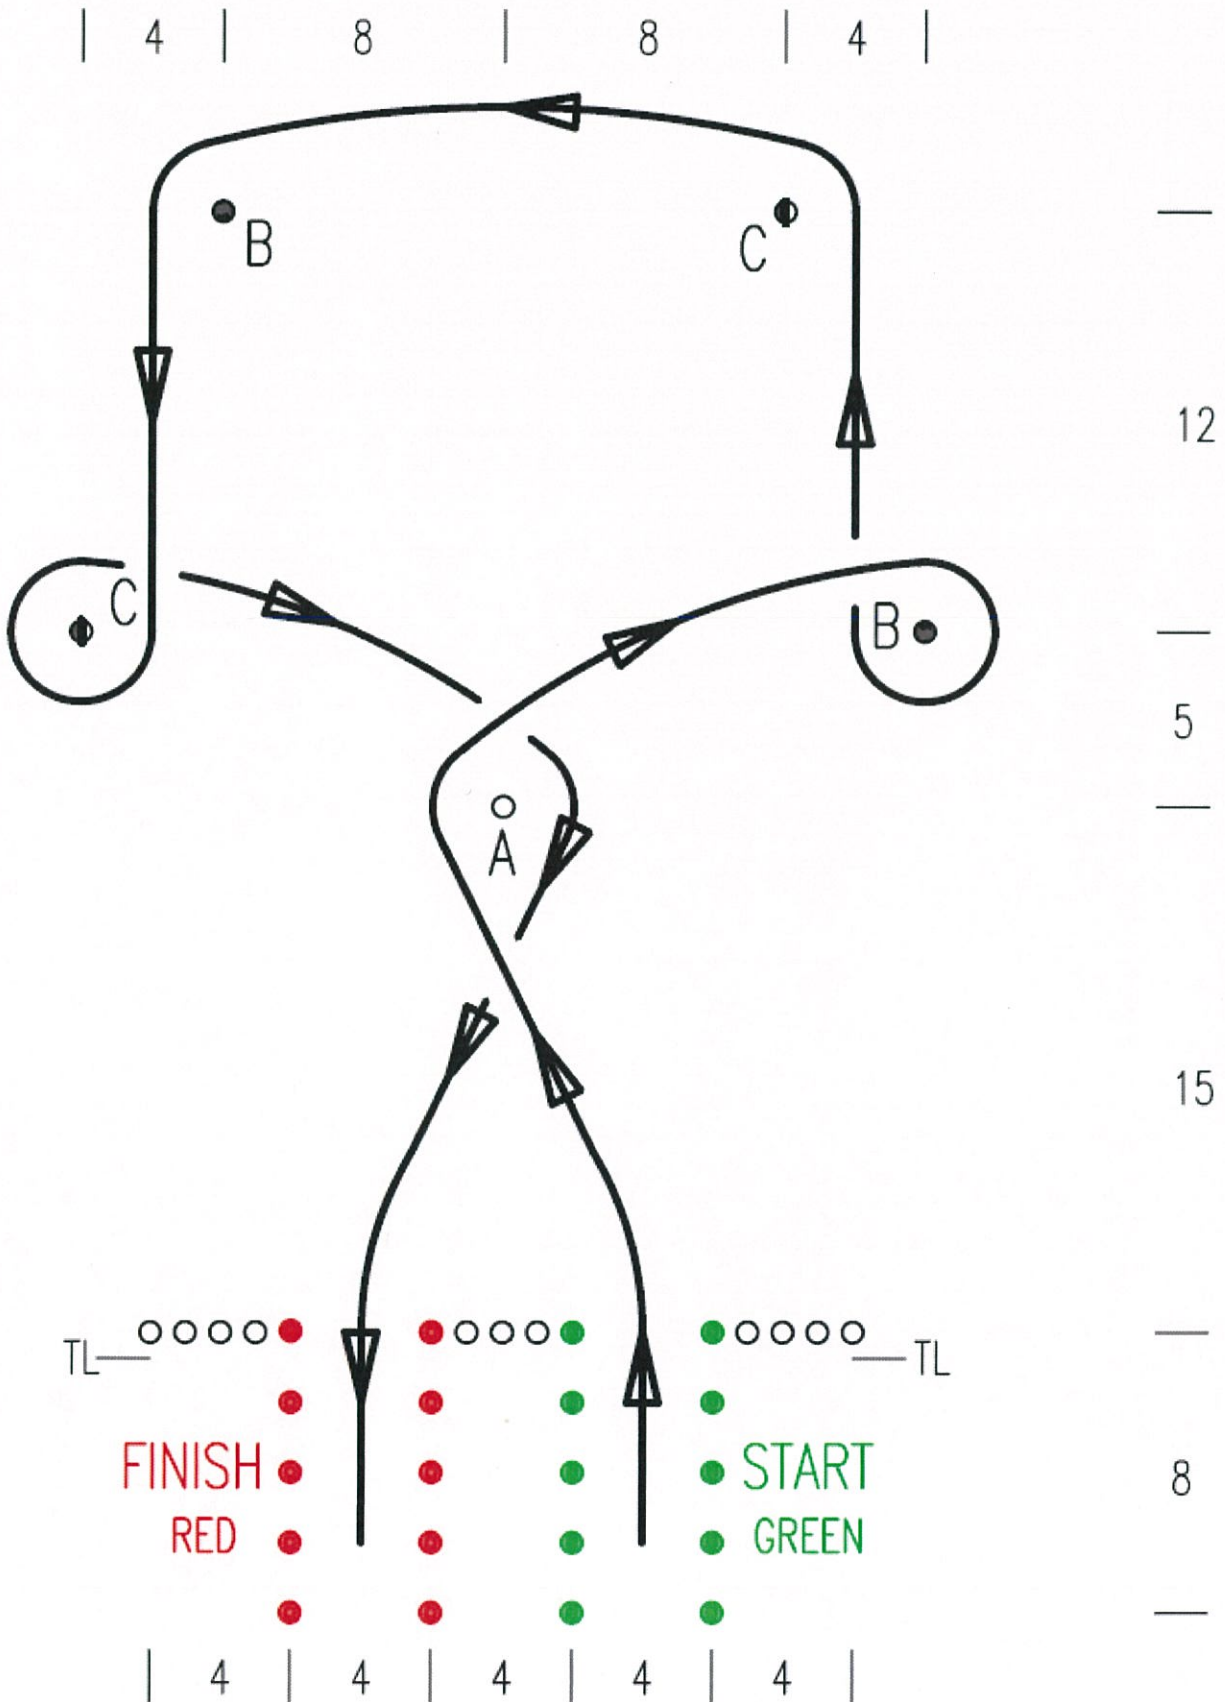

BOWLER

Timing line (0.5 - 1m) TL
Length 40m
Width 24m

BIG EYES

Timing line (0.5 - 1m) TL
Length 64m
Width 20m

| 6 | 6 |

PENTAGON

Timing line (0.5 - 1m) TL
Length 40m
Width 24m

TEE GARAGE

Field corridors (O) shall be colour A.

Timing line (0.5 - 1m) TL

Length 70m

Width 24m