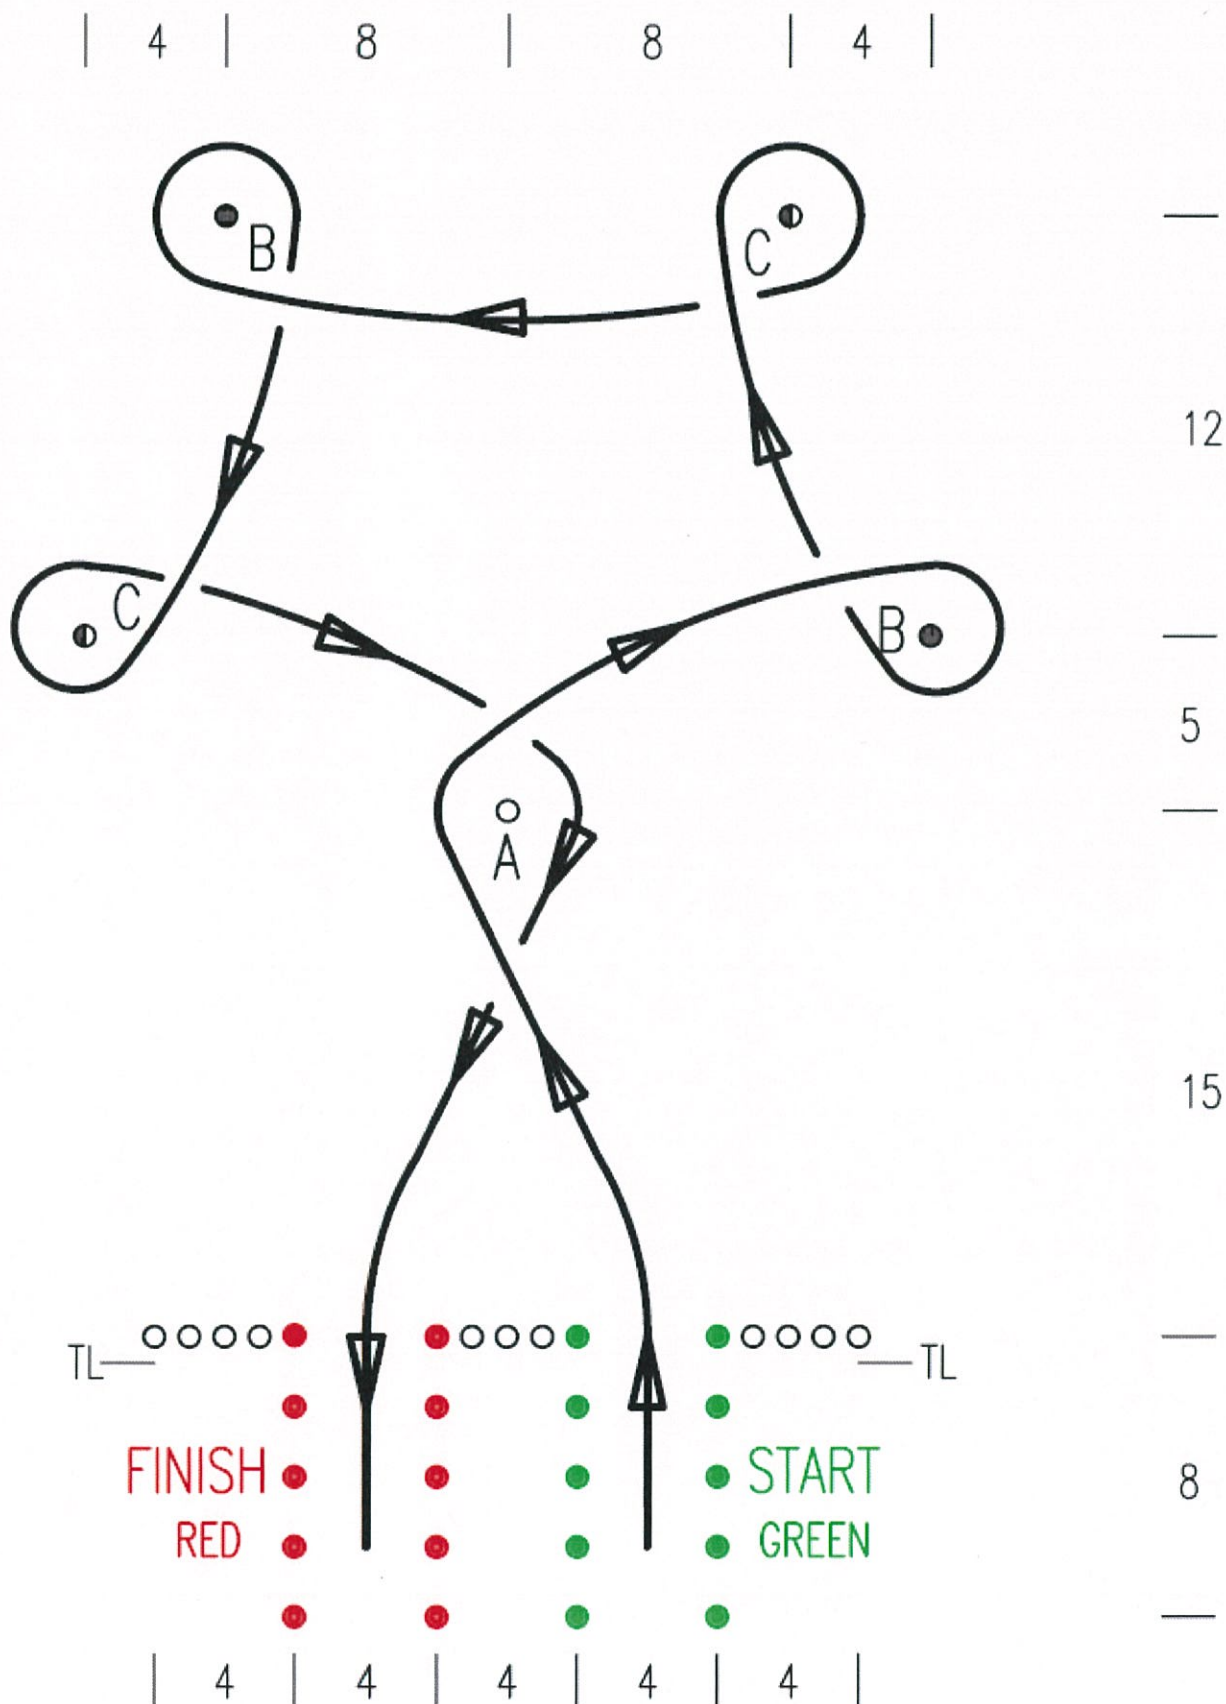

BOWLER

Timing line (0.5 - 1m) TL
Length 40m
Width 24m

BIG EYES

Timing line (0.5 - 1m) TL
Length 64m
Width 20m

| 6 | 6 |

PENTAGON

Timing line (0.5 - 1m) TL
Length 40m
Width 24m

TEE GARAGE

Field corridors (O) shall be colour A.

Timing line (0.5 - 1m) TL

Length 70m

Width 24m