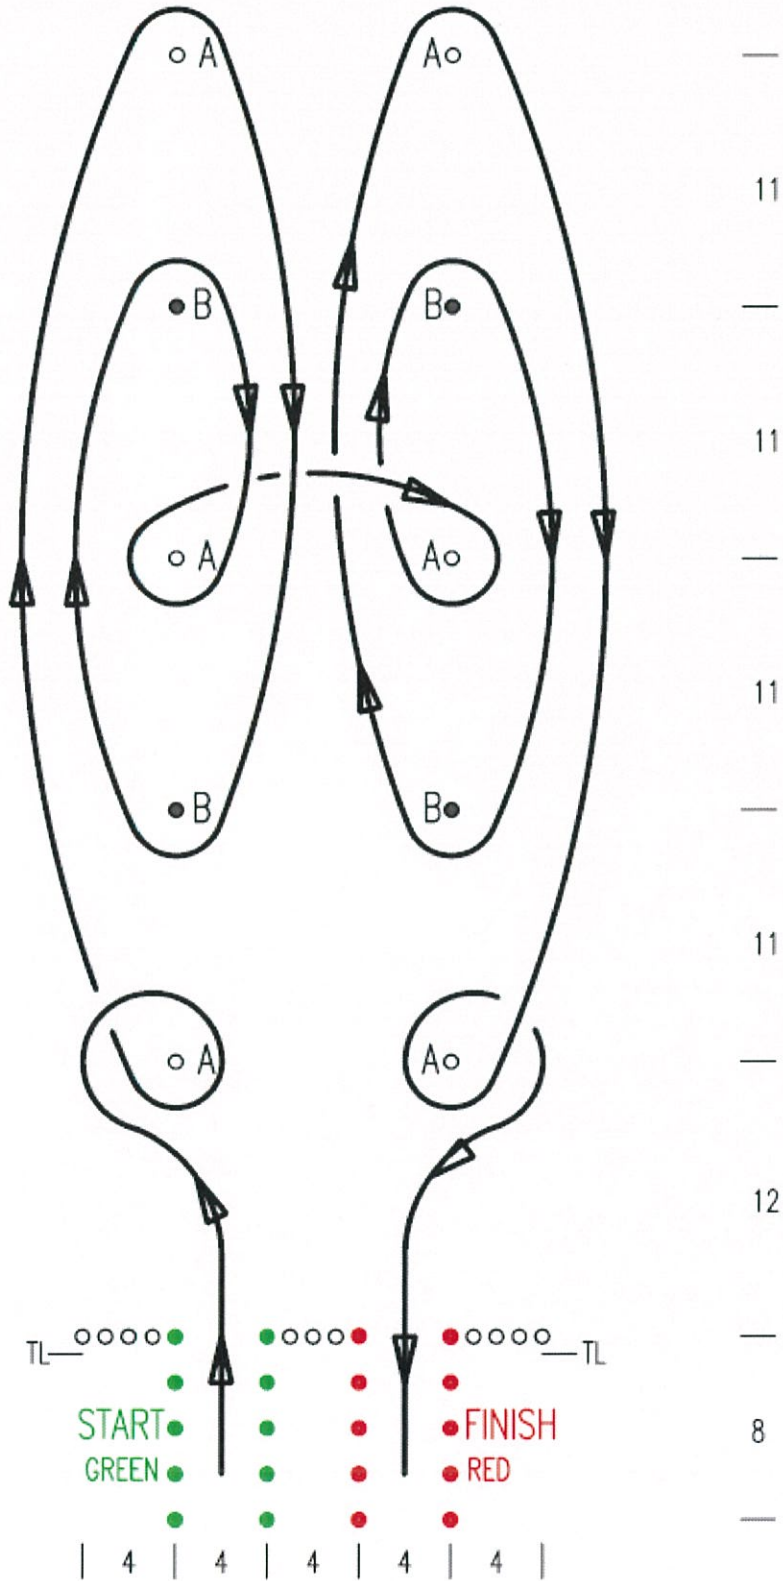

BOWLER

Timing line (0.5 - 1m) TL
Length 40m
Width 24m

BIG EYES

Timing line (0.5 - 1m) TL
Length 64m
Width 20m

| 6 | 6 |

PENTAGON

Timing line (0.5 - 1m) TL
Length 40m
Width 24m

TEE GARAGE

Field corridors (O) shall be colour A.

Timing line (0.5 - 1m) TL

Length 70m

Width 24m