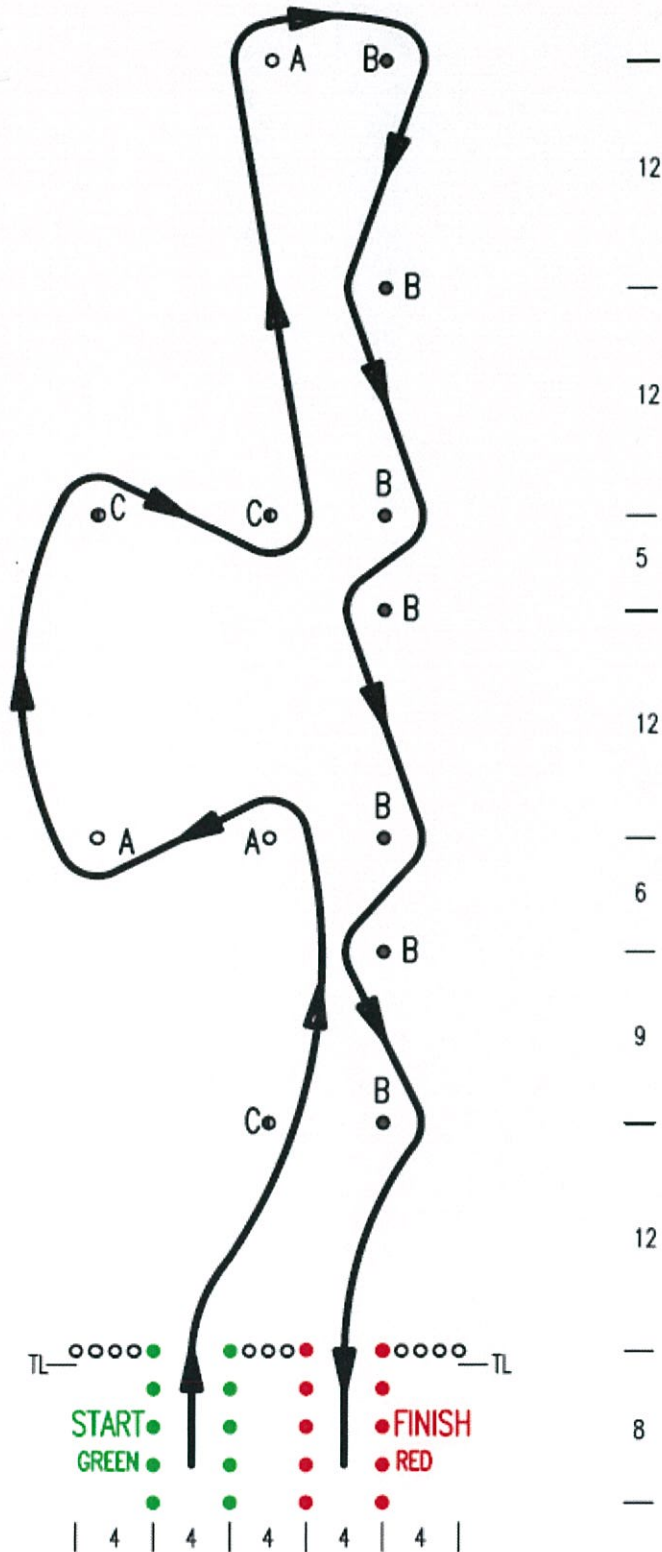

LAZY EIGHT

Timing line (0.5 - 1m) TL
Length 35m
Width 20m

OFFCENTRIC

Timing line (0.5 - 1m) TL

Length 76m

Width 20m

| 9 | 6 |

STAR

Timing line (0.5 - 1m) TL
Length 40m
Width 24m

TWISTER

Timing line (0.5 - 1m) TL
Length 50m
Width 36m