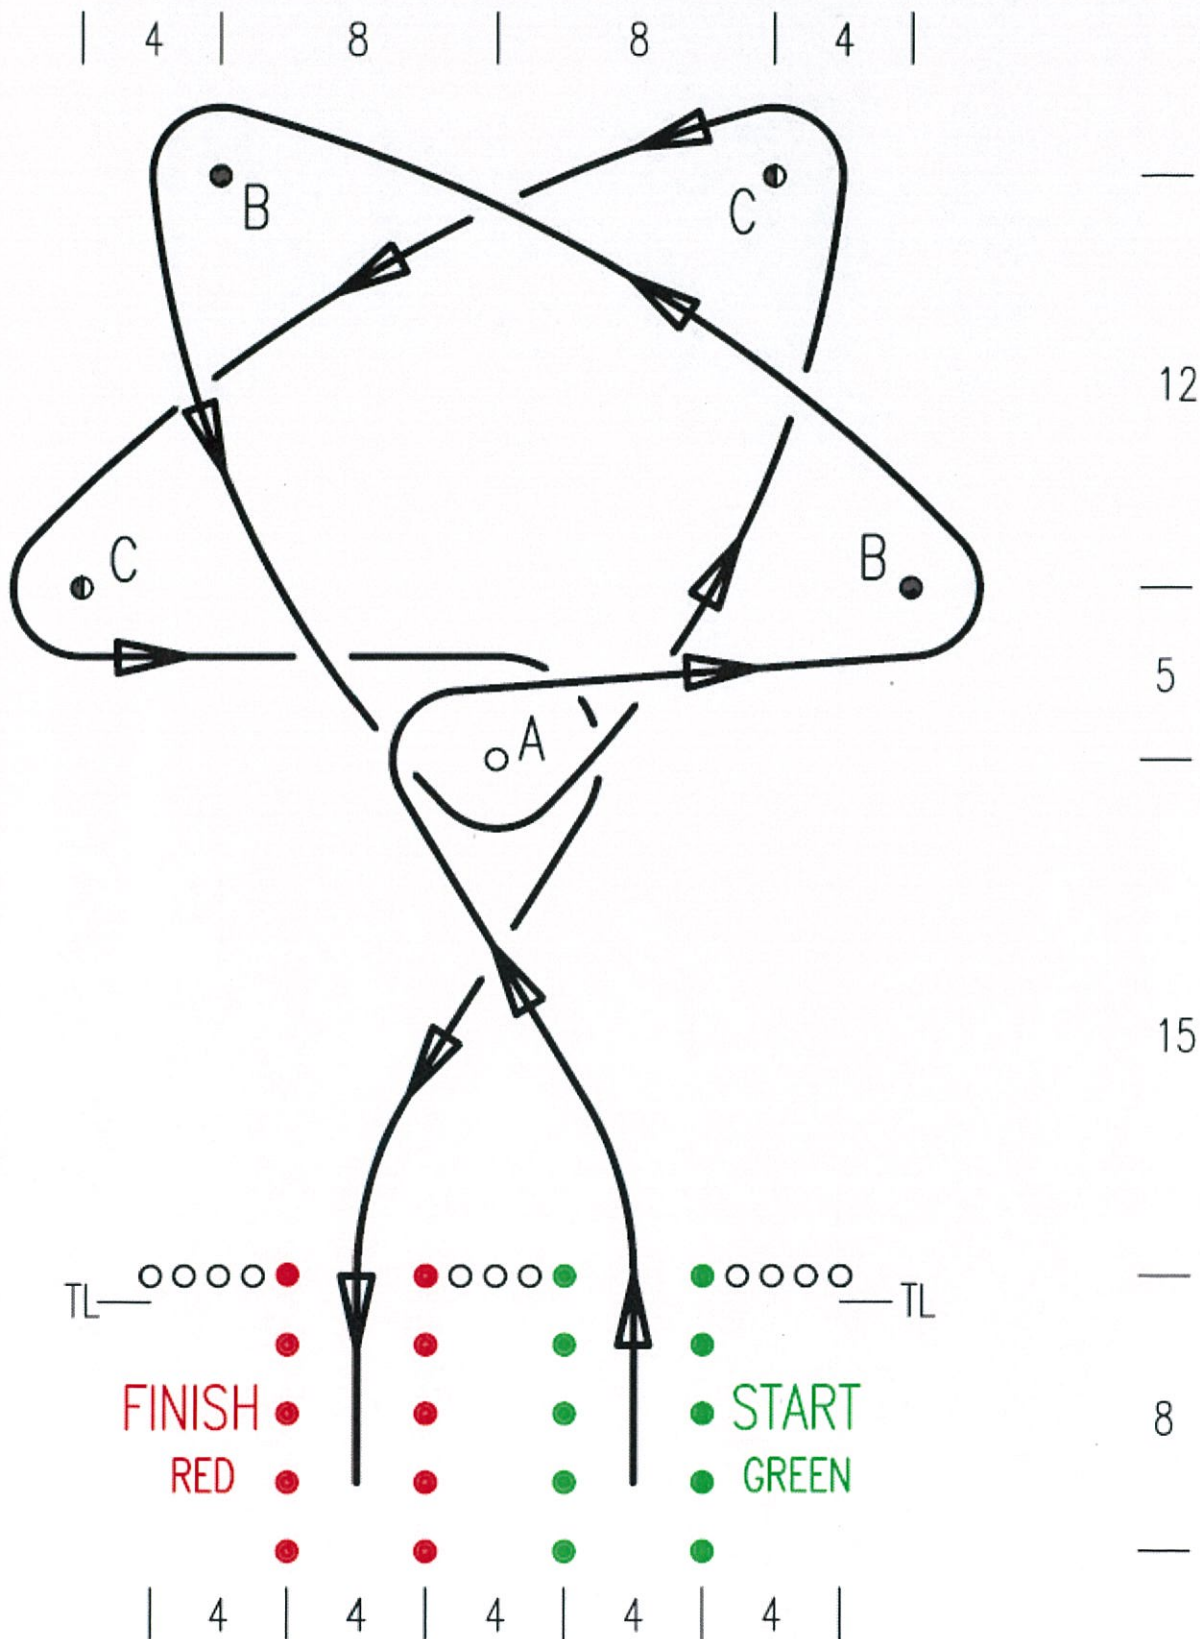

LAZY EIGHT

Timing line (0.5 - 1m) TL
Length 35m
Width 20m

OFFCENTRIC

Timing line (0.5 - 1m) TL

Length 76m

Width 20m

| 9 | 6 |

STAR

Timing line (0.5 - 1m) TL
Length 40m
Width 24m

TWISTER

Timing line (0.5 - 1m) TL
Length 50m
Width 36m