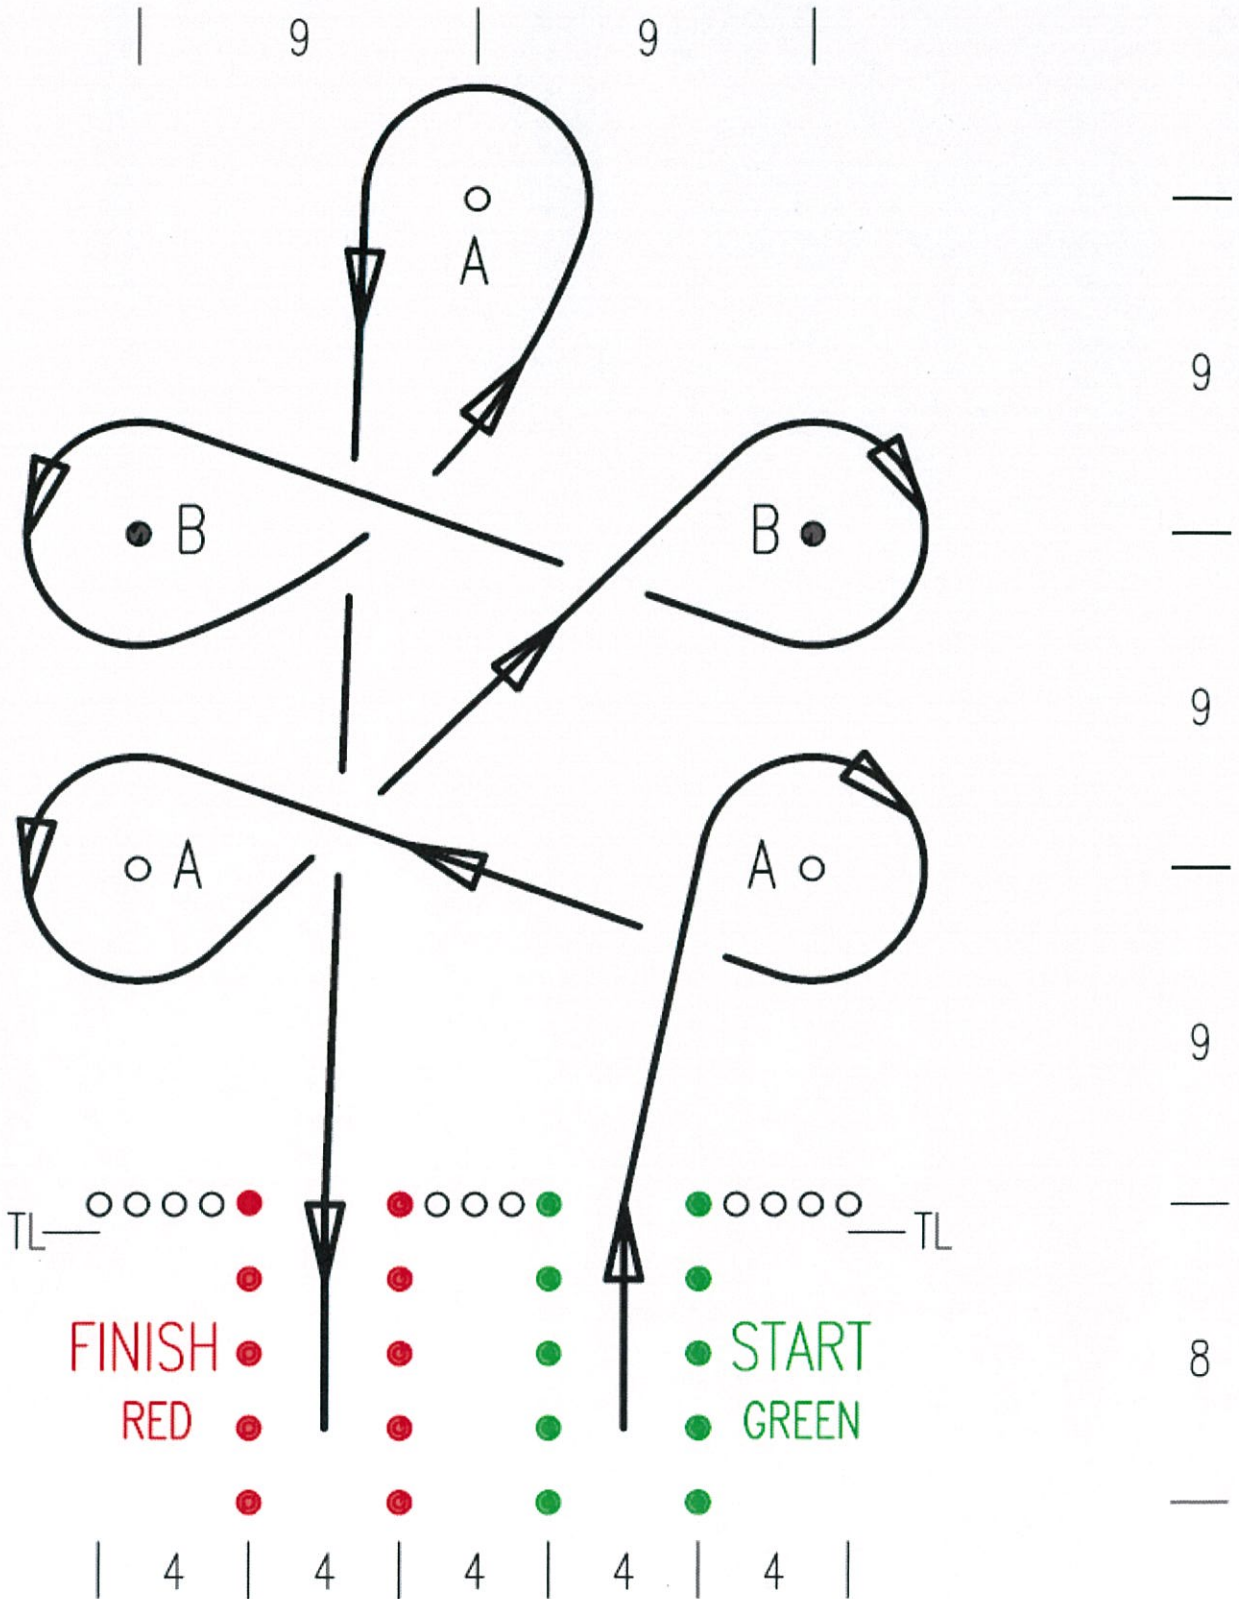

LAZY EIGHT

Timing line (0.5 - 1m) TL
Length 35m
Width 20m

OFFCENTRIC

Timing line (0.5 - 1m) TL

Length 76m

Width 20m

| 9 | 6 |

STAR

Timing line (0.5 - 1m) TL
Length 40m
Width 24m

TWISTER

Timing line (0.5 - 1m) TL
Length 50m
Width 36m