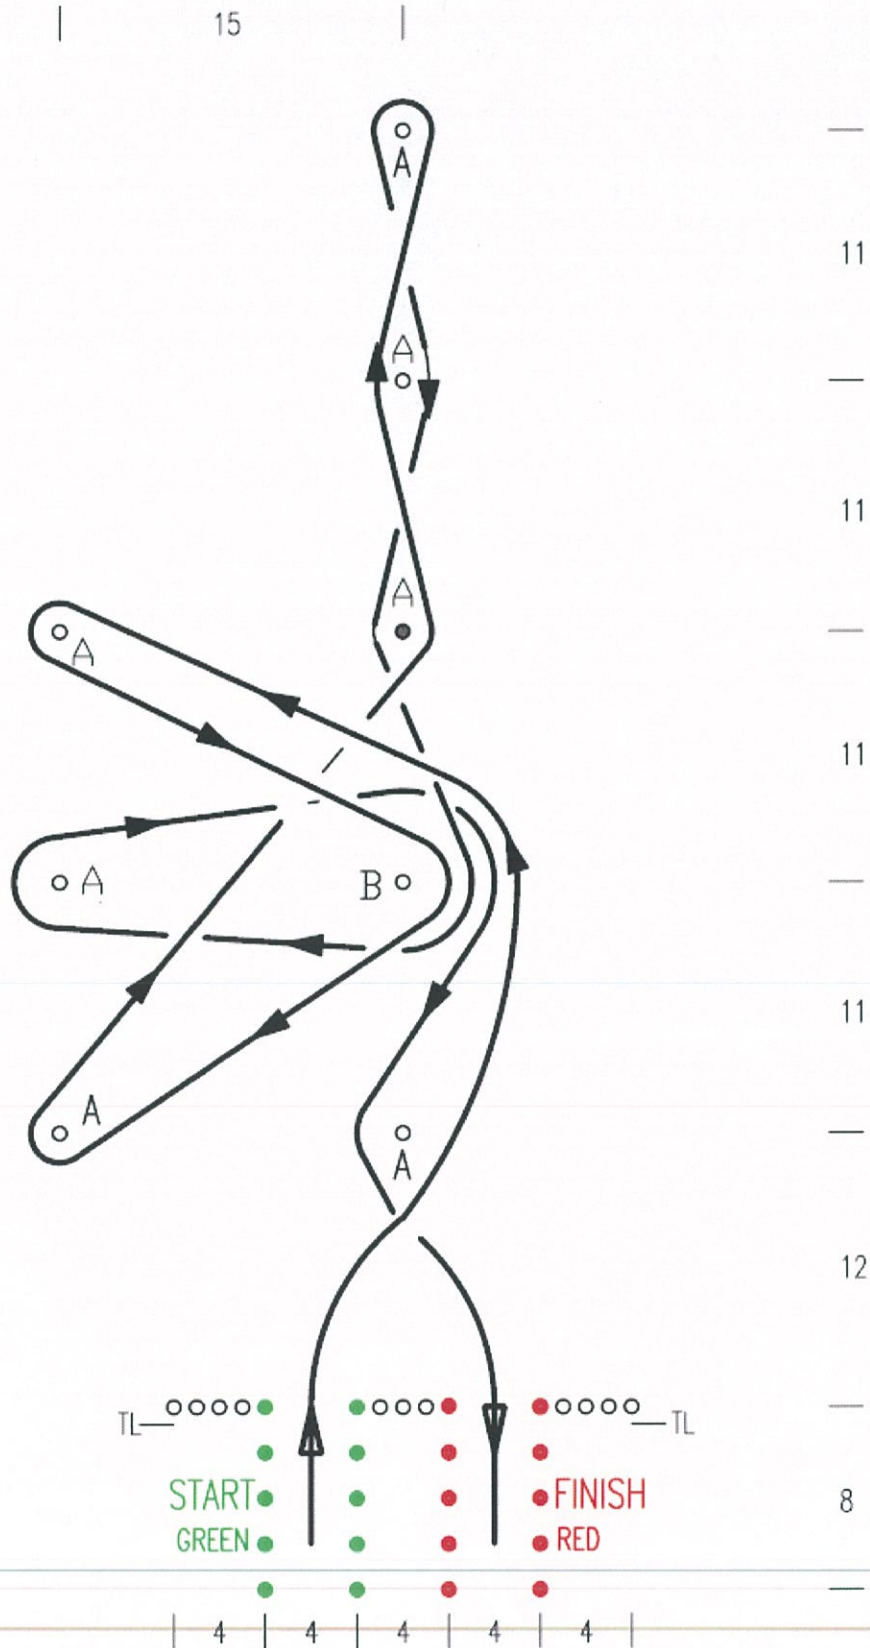

Course 1

DOUBLE LOOP

Timing line (0.5 - 1m) TL
Length 32m
Width 24m

LOOPY SLALOM

Timing line (0.5 - 1m) TL
Length 64m
Width 25m

DIAMOND SLALOM

Timing line (0.5 - 1m) TL
Length 44m
Width 24m

| 12 | 12 |

HOPSCOTCH

Timing line (0.5 - 1m) TL

Length 78m

Width 20m