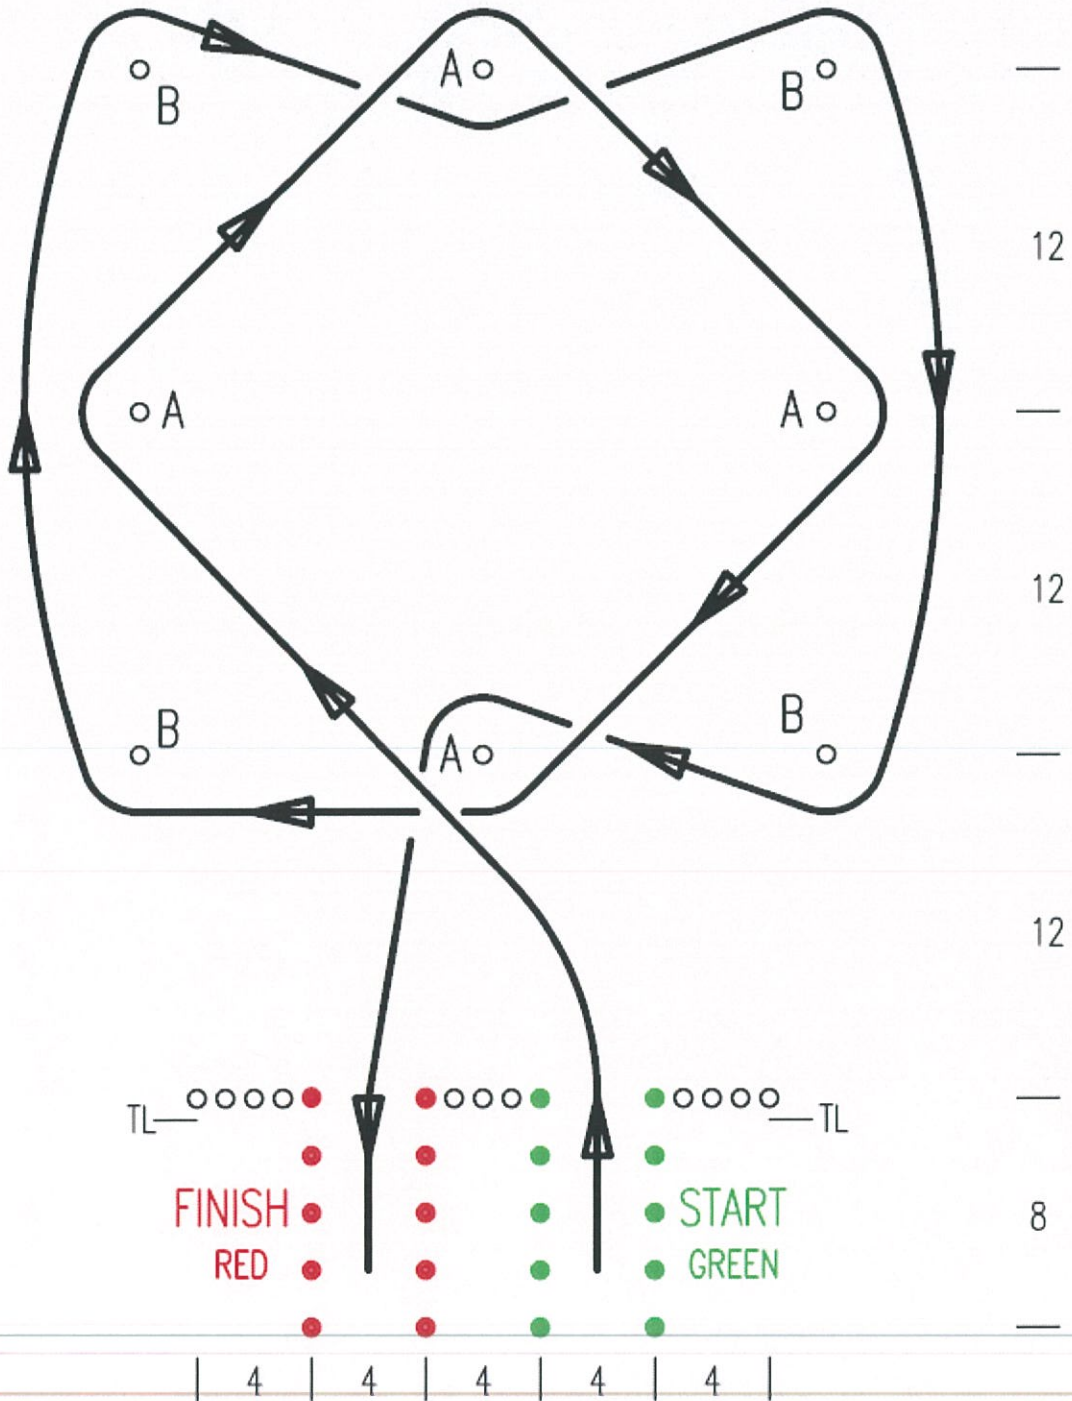

Course 1

DOUBLE LOOP

Timing line (0.5 - 1m) TL
Length 32m
Width 24m

LOOPY SLALOM

Timing line (0.5 - 1m) TL
Length 64m
Width 25m

DIAMOND SLALOM

Timing line (0.5 - 1m) TL
Length 44m
Width 24m

| 12 | 12 |

HOPSCOTCH

Timing line (0.5 - 1m) TL

Length 78m

Width 20m