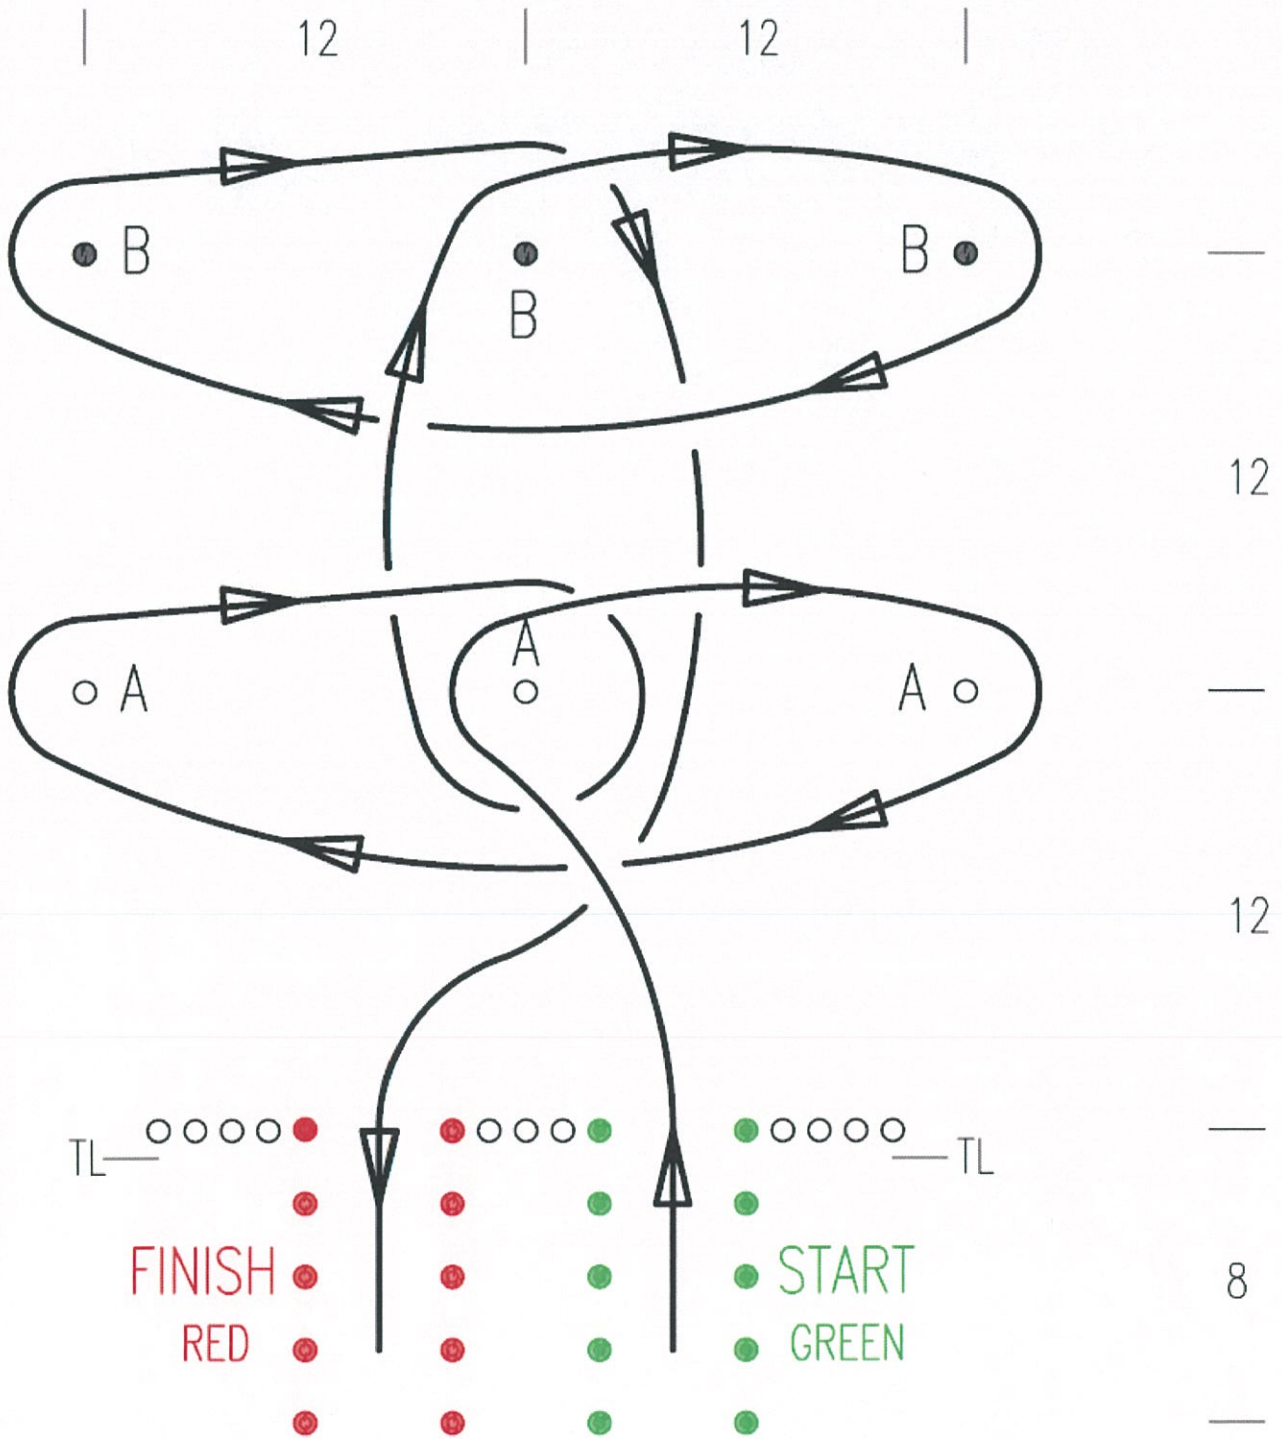

Course 1

DOUBLE LOOP

Timing line (0.5 - 1m) TL
Length 32m
Width 24m

LOOPY SLALOM

Timing line (0.5 - 1m) TL
Length 64m
Width 25m

DIAMOND SLALOM

Timing line (0.5 - 1m) TL
Length 44m
Width 24m

| 12 | 12 |

HOPSCOTCH

Timing line (0.5 - 1m) TL

Length 78m

Width 20m