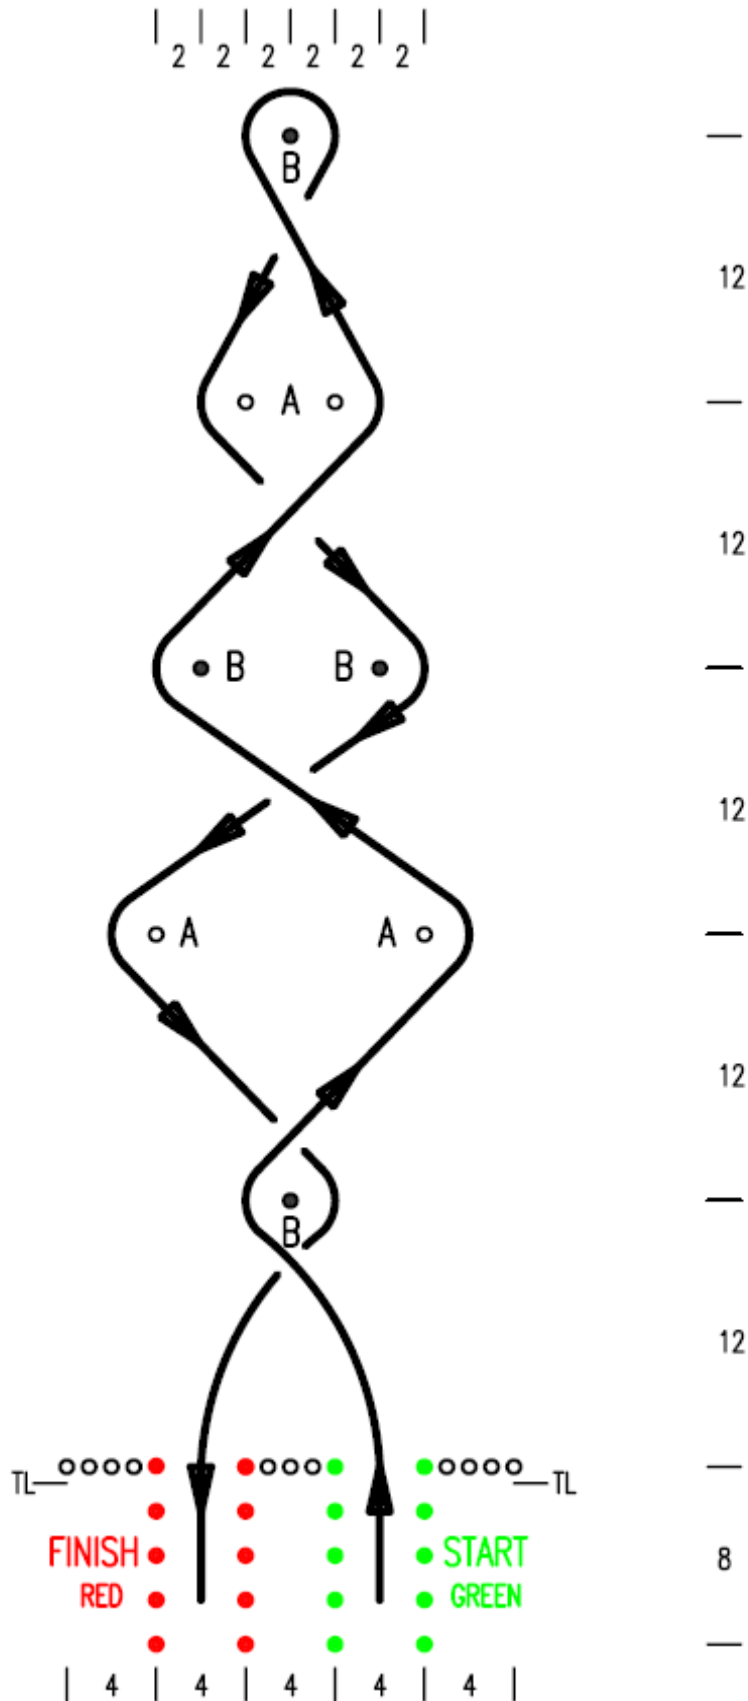

Course A
Pattern 1

BUTTERFLY

Timing line (0.5 - 1m) TL
Length 40m
Width 20m

Course B
Pattern1

SERPENTINE

Timing line (0.5 - 1m) TL
Length 68m
Width 20m

Similar test layouts - Page No 11,80,81