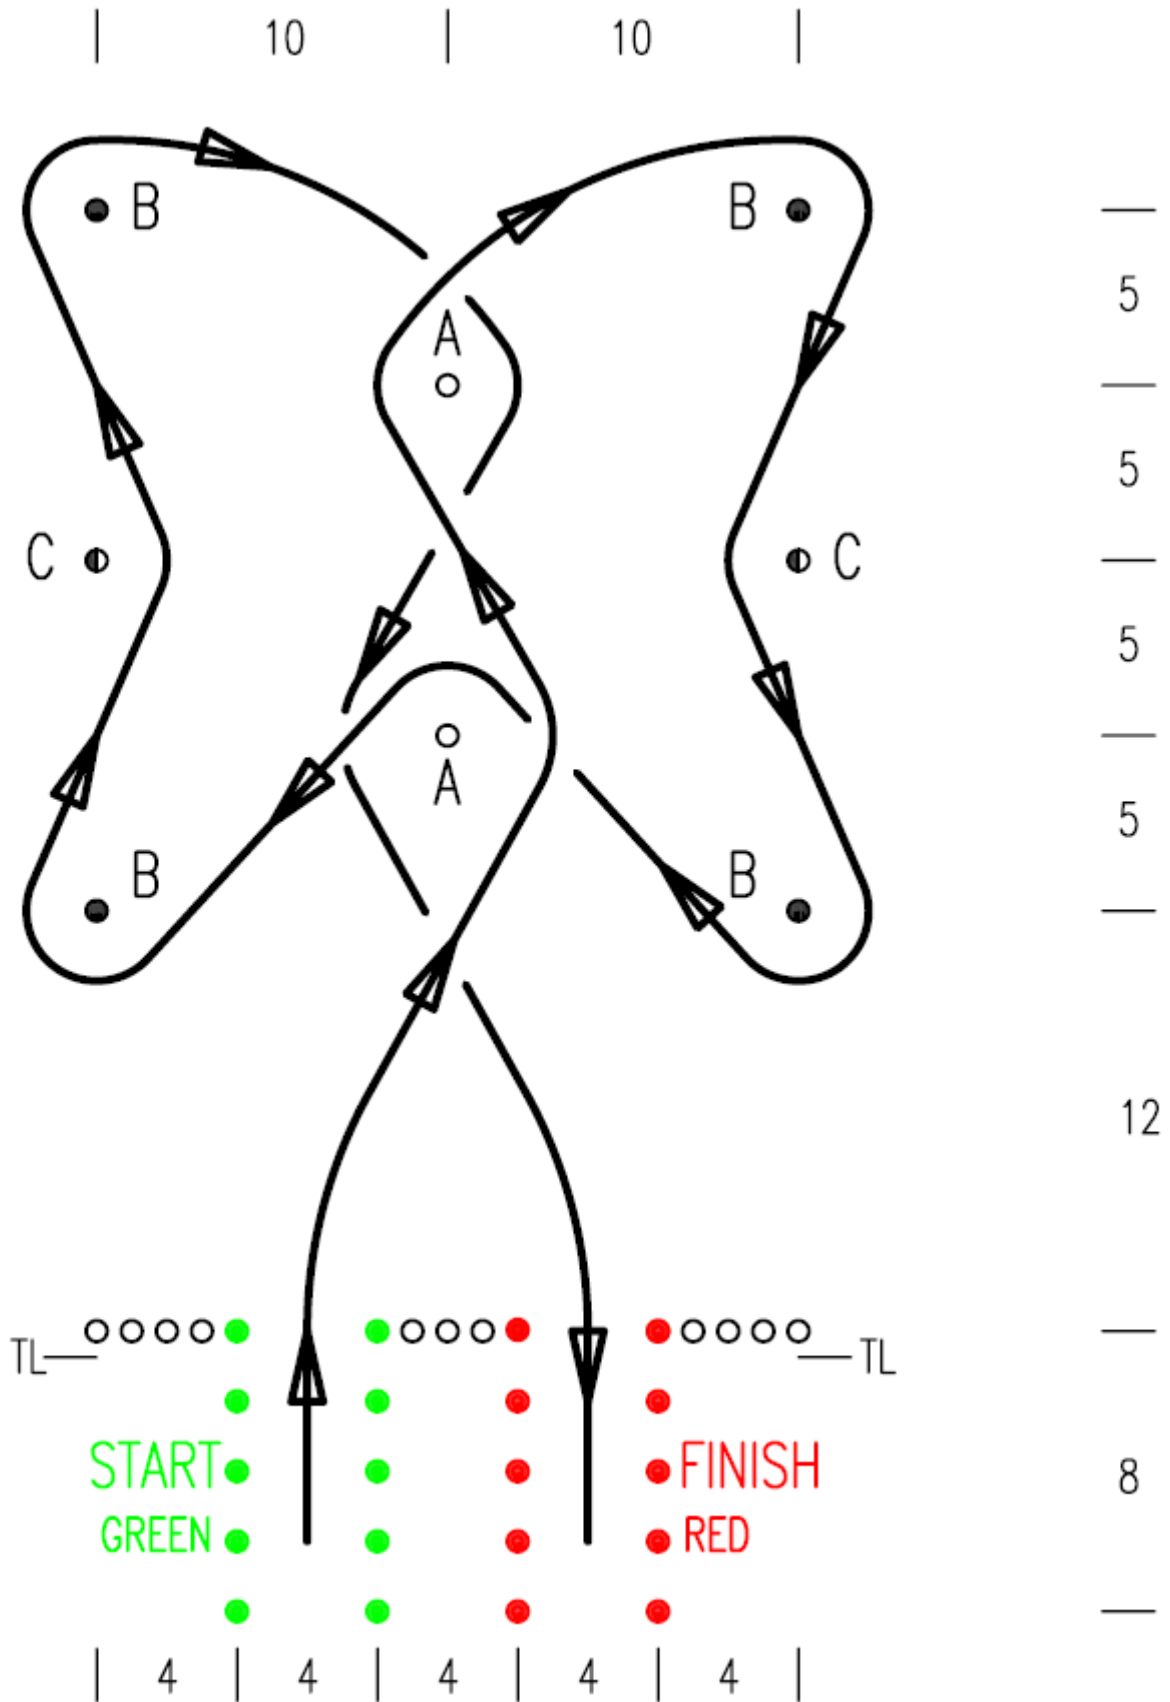

Course A
Pattern 1

BUTTERFLY

Timing line (0.5 - 1m) TL
Length 40m
Width 20m

Course B
Pattern1

SERPENTINE

Timing line (0.5 - 1m) TL
Length 68m
Width 20m

Similar test layouts - Page No 11,80,81