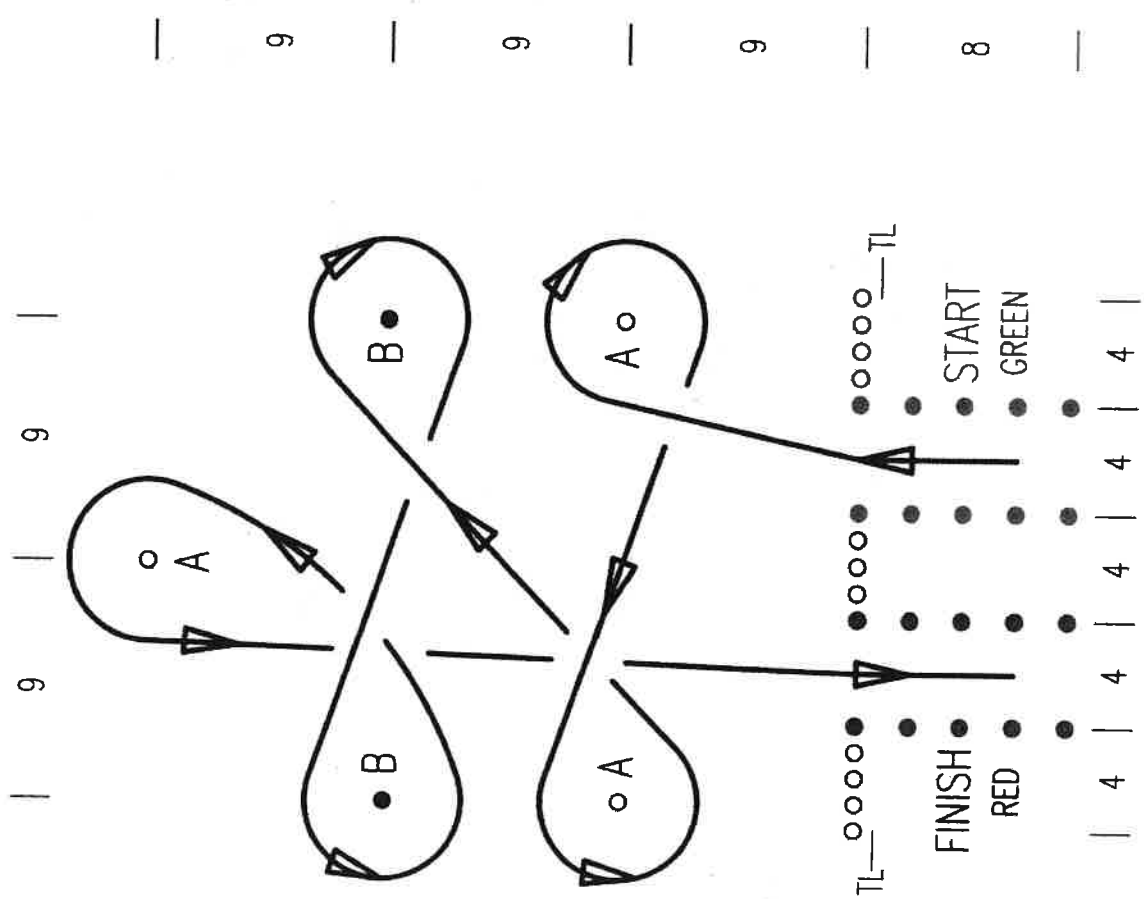

LAZY EIGHT

Timing line (0.5 - 1m) TL
Length 35m
Width 20m