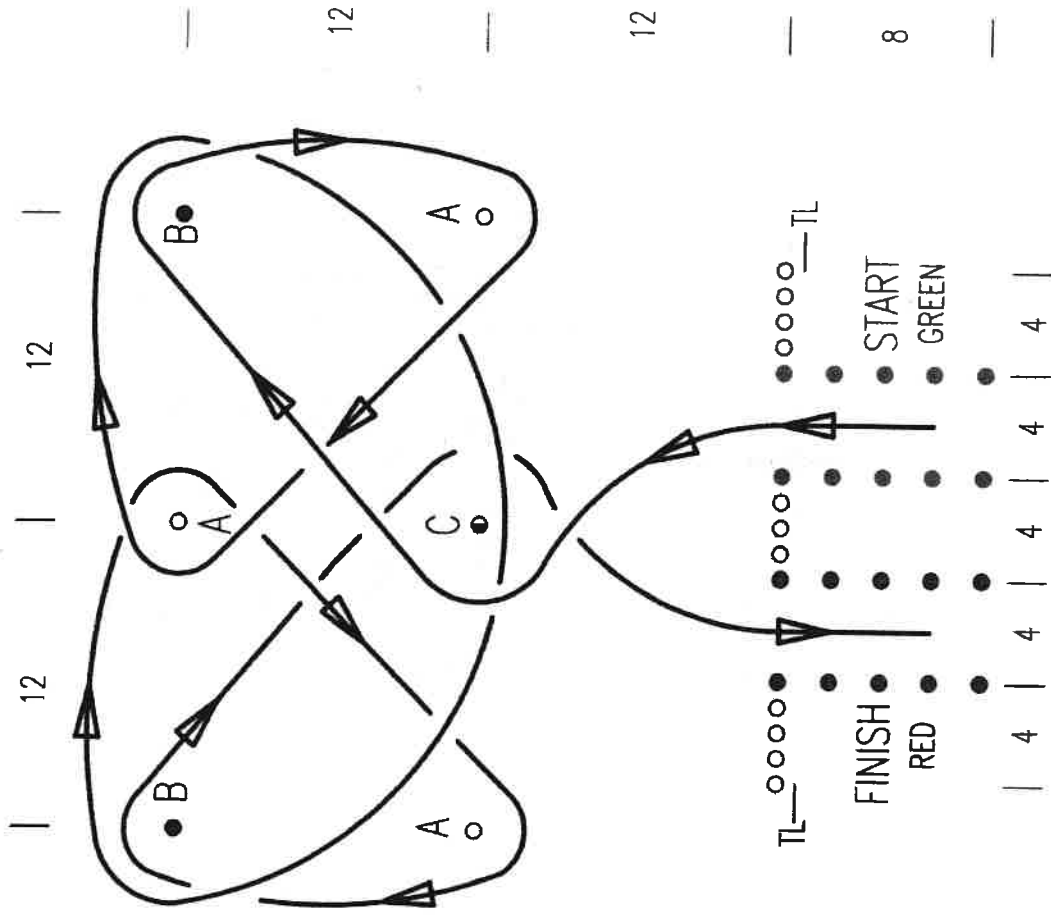

# MULTIPLE LOOP

Timing line (0.5 - 1m) TL  
 Length 30m  
 Width 20m

# DOUBLE LOOP

Timing line (0.5 - 1m) TL  
 Length 32m  
 Width 24m

# LAZY EIGHT

Timing line (0.5 - 1m) TL  
 Length 35m  
 Width 20m

9 9 9 9

# TRY ANGLES

Timing line (0.5 - 1m) TL  
 Length 32m  
 Width 24m

12 12 12