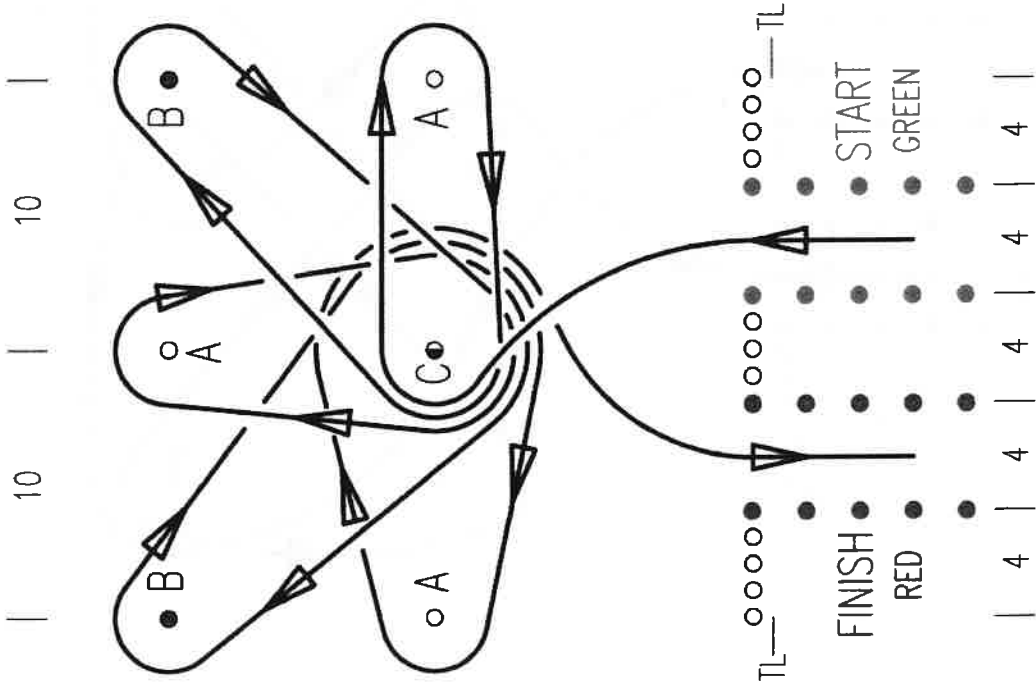

# MULTIPLE LOOP

Timing line (0.5 - 1m) TL  
 Length 30m  
 Width 20m

# DOUBLE LOOP

Timing line (0.5 - 1m) TL  
 Length 32m  
 Width 24m

# LAZY EIGHT

Timing line (0.5 - 1m) TL  
 Length 35m  
 Width 20m

9 9 9 9

# TRY ANGLES

Timing line (0.5 - 1m) TL  
 Length 32m  
 Width 24m

12 12 12