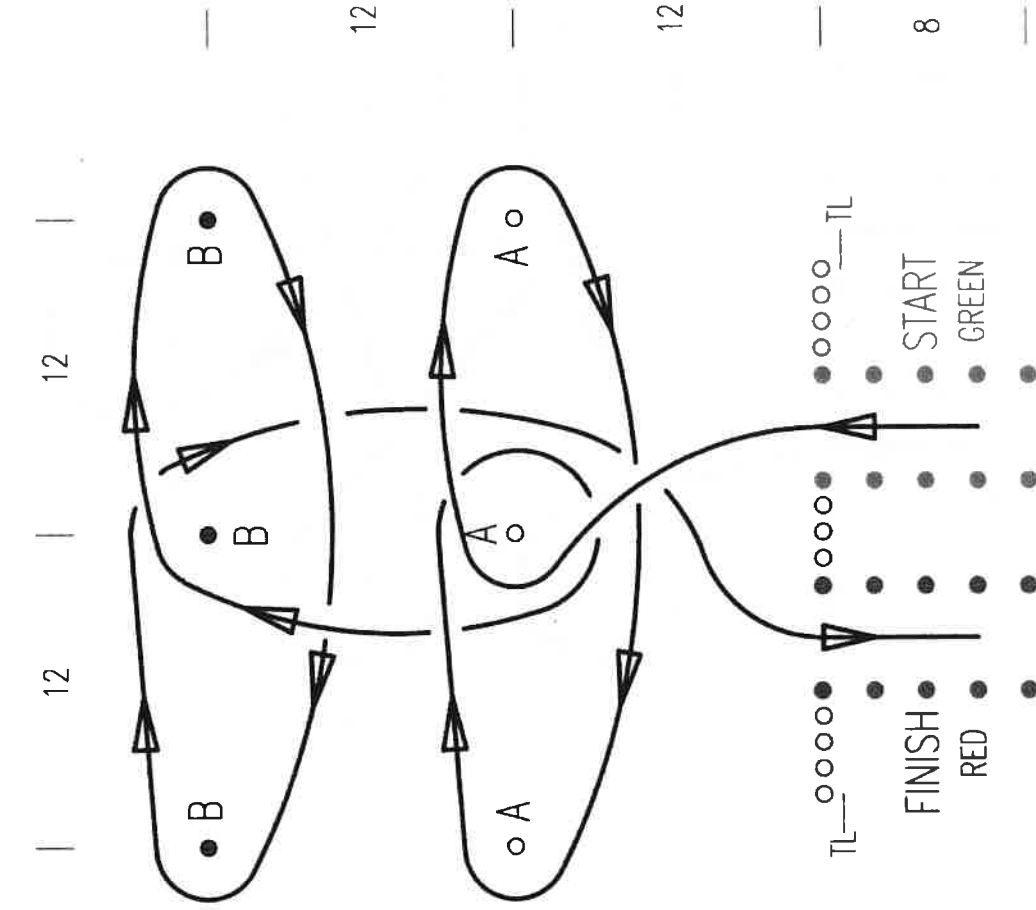

# MULTIPLE LOOP

Timing line (0.5 - 1m) TL  
 Length 30m  
 Width 20m

# DOUBLE LOOP

Timing line (0.5 - 1m) TL  
 Length 32m  
 Width 24m

# LAZY EIGHT

Timing line (0.5 - 1m) TL  
 Length 35m  
 Width 20m

9 9 9 9

# TRY ANGLES

Timing line (0.5 - 1m) TL  
 Length 32m  
 Width 24m

12 12 12