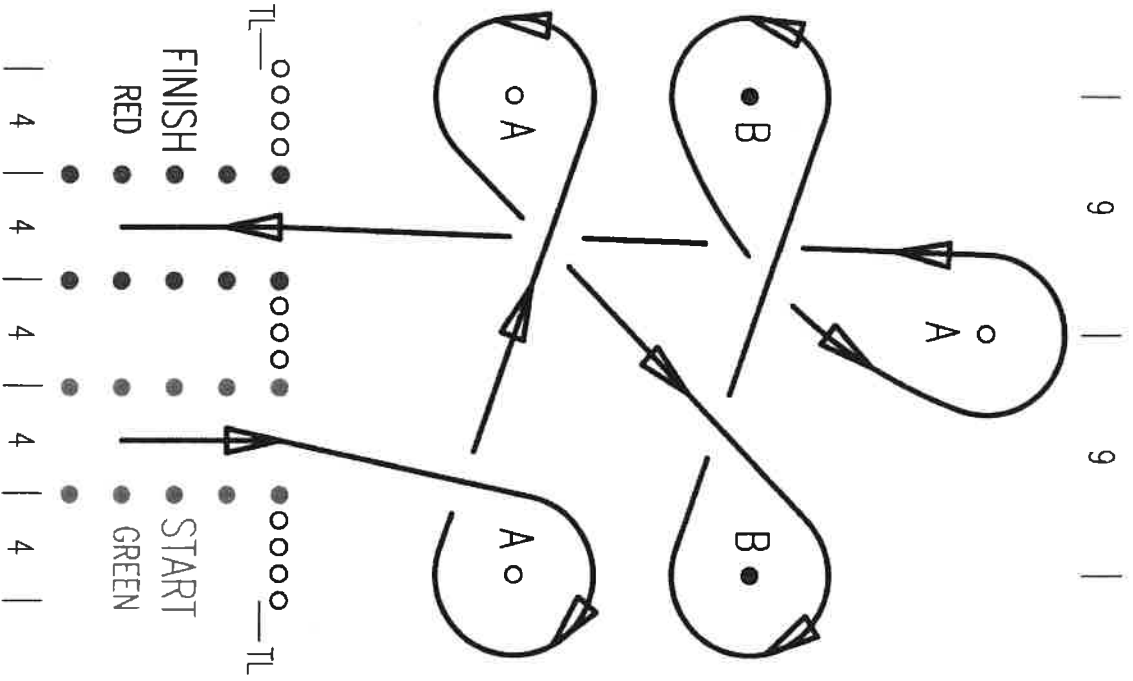

# MULTIPLE LOOP

Timing line (0.5 - 1m) TL  
 Length 30m  
 Width 20m

# DOUBLE LOOP

Timing line (0.5 - 1m) TL  
 Length 32m  
 Width 24m

# LAZY EIGHT

Timing line (0.5 - 1m) TL  
 Length 35m  
 Width 20m

9 9 9 9

# TRY ANGLES

Timing line (0.5 - 1m) TL  
 Length 32m  
 Width 24m

12 12 12