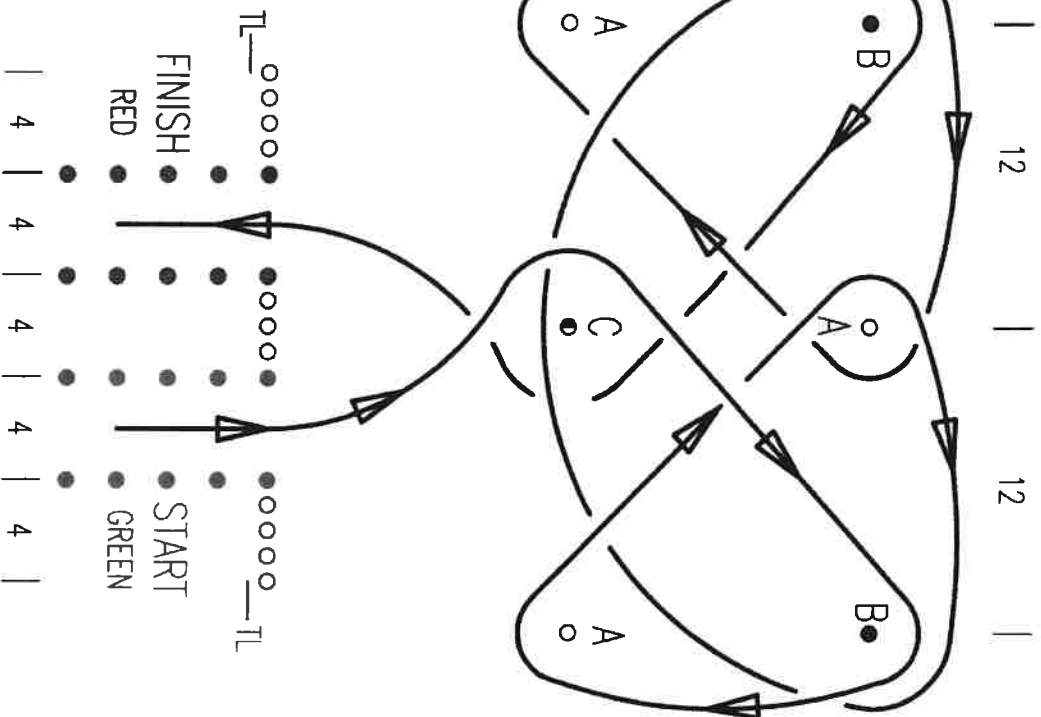

# MULTIPLE LOOP

Timing line (0.5 - 1m) TL  
 Length 30m  
 Width 20m

# DOUBLE LOOP

Timing line (0.5 - 1m) TL  
 Length 32m  
 Width 24m

# LAZY EIGHT

Timing line (0.5 - 1m) TL  
 Length 35m  
 Width 20m

9 9 9 9

# TRY ANGLES

Timing line (0.5 - 1m) TL  
 Length 32m  
 Width 24m

12 12 12