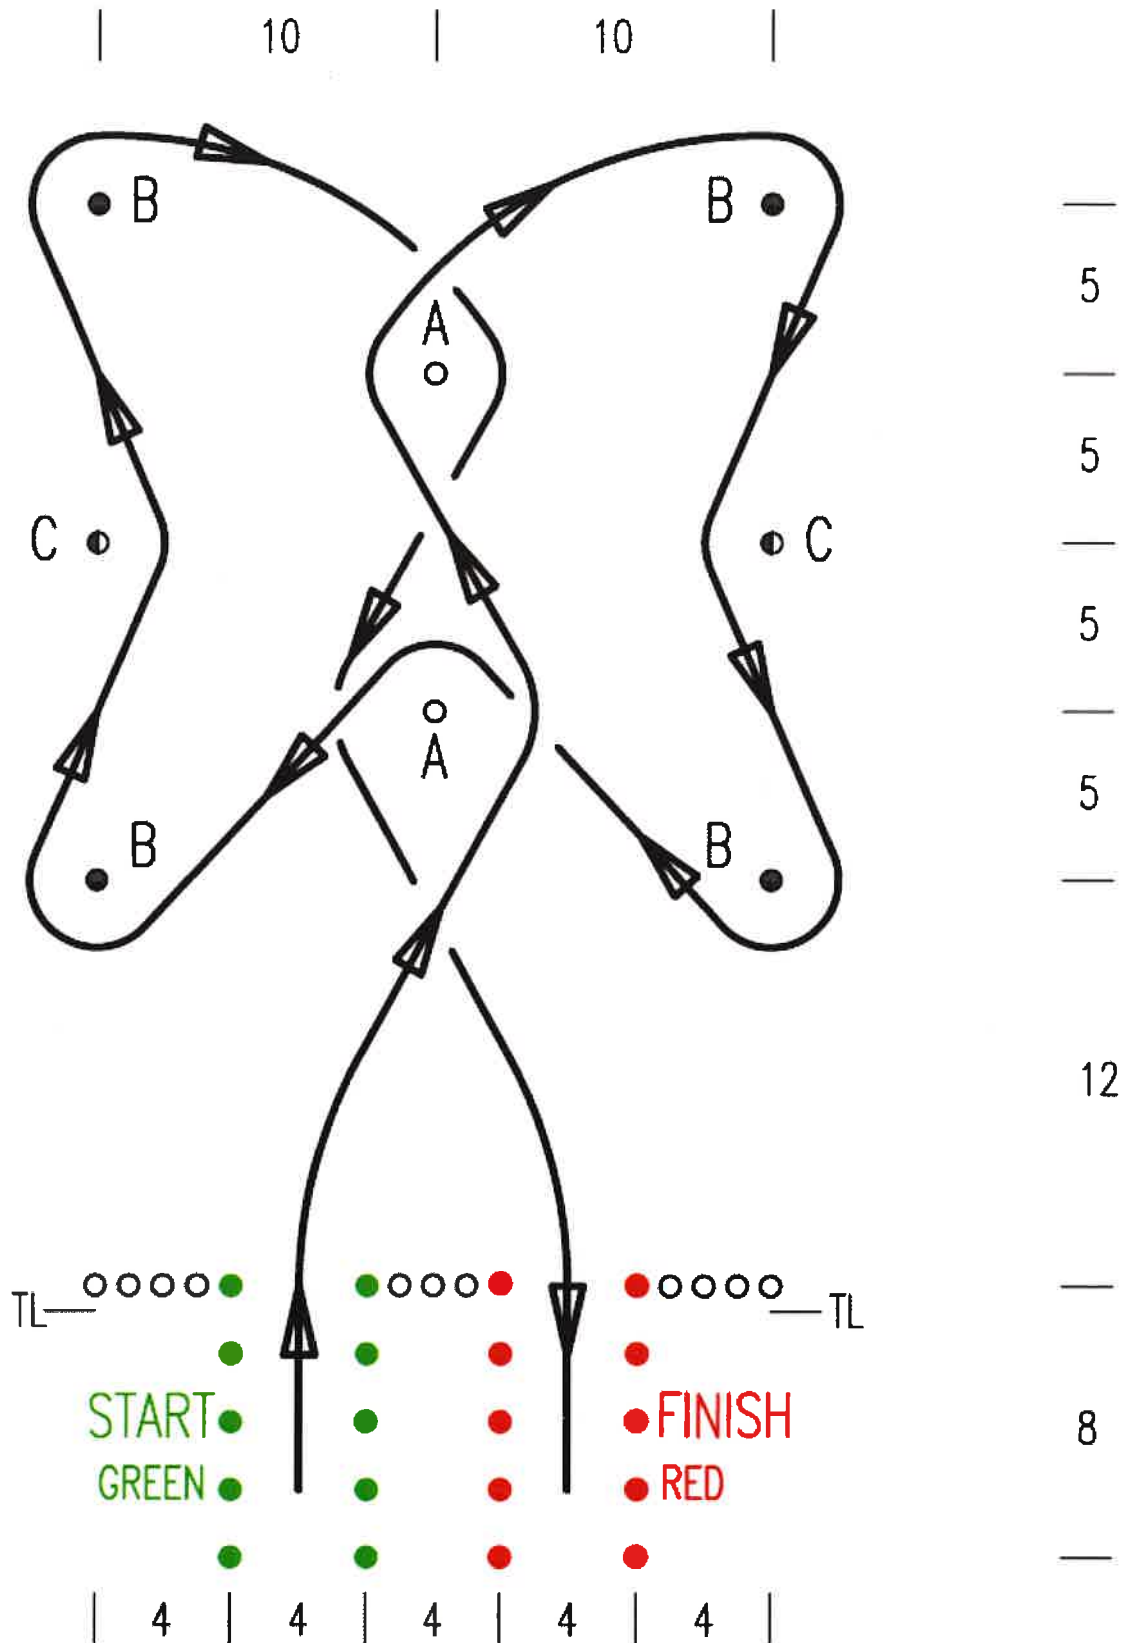

STRAIGHT SLALOM

Timing line (0.5 - 1m) $\overline{\text{TL}}$

Length 85m

Width 20m

Similar test layouts - Page No 4,6,7,8,9,10

BUTTERFLY

Timing line (0.5 - 1m) TL
 Length 40m
 Width 20m

RENNO DIAMOND

Timing line (0.5 - 1m) \overline{TL}
 Length 76m
 Width 36m

CRAZY SQUARE

Timing line (0.5 - 1m) TL
 Length 40m
 Width 20m