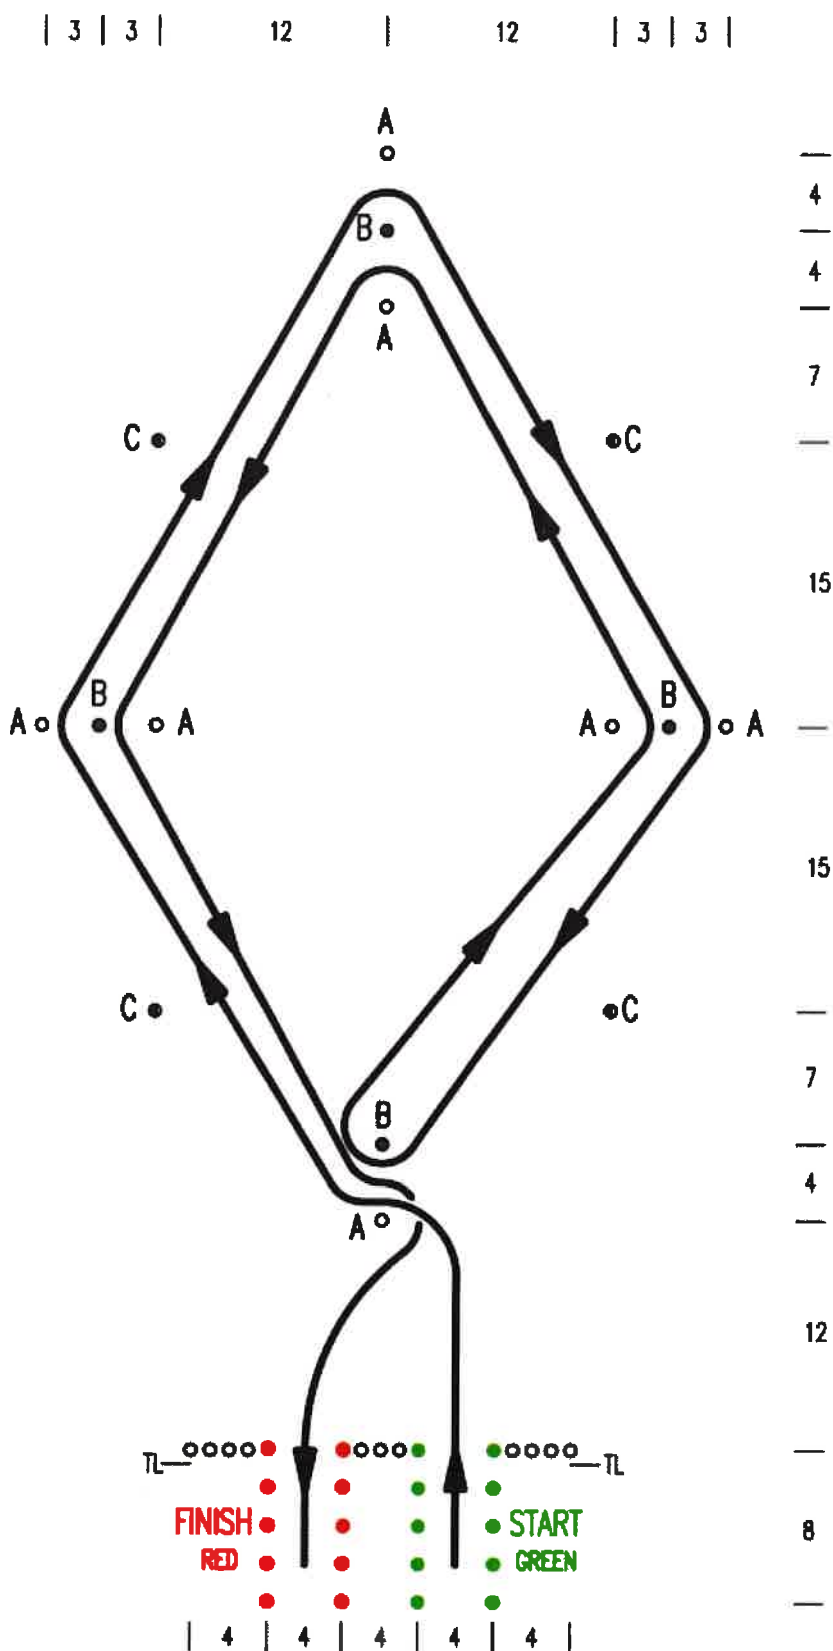

STRAIGHT SLALOM

Timing line (0.5 - 1m) $\overline{\text{TL}}$

Length 85m

Width 20m

Similar test layouts - Page No 4,6,7,8,9,10

BUTTERFLY

Timing line (0.5 - 1m) TL
 Length 40m
 Width 20m

RENNO DIAMOND

Timing line (0.5 - 1m) \overline{TL}
 Length 76m
 Width 36m

CRAZY SQUARE

Timing line (0.5 - 1m) TL
 Length 40m
 Width 20m