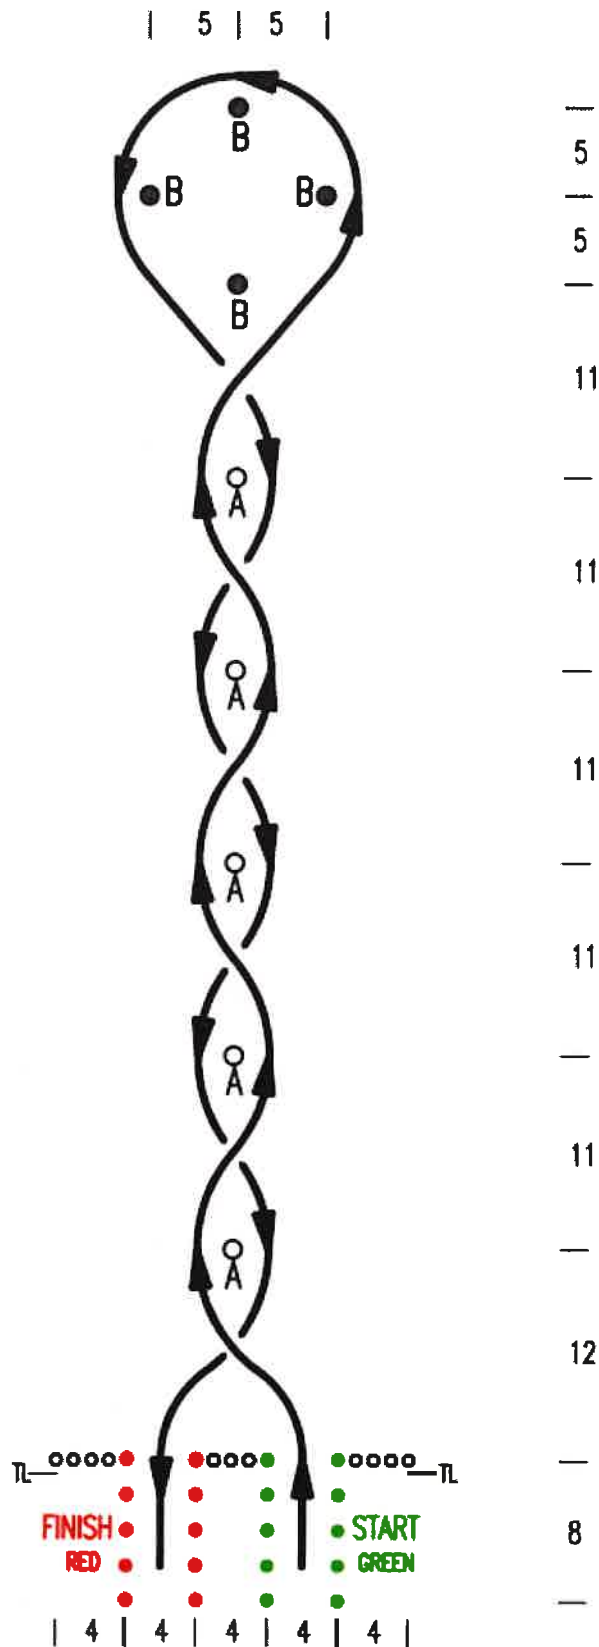

STRAIGHT SLALOM

Timing line (0.5 - 1m) $\overline{\text{TL}}$

Length 85m

Width 20m

Similar test layouts - Page No 4,6,7,8,9,10

BUTTERFLY

Timing line (0.5 - 1m) TL
 Length 40m
 Width 20m

RENNO DIAMOND

Timing line (0.5 - 1m) \overline{TL}
 Length 76m
 Width 36m

CRAZY SQUARE

Timing line (0.5 - 1m) TL
 Length 40m
 Width 20m