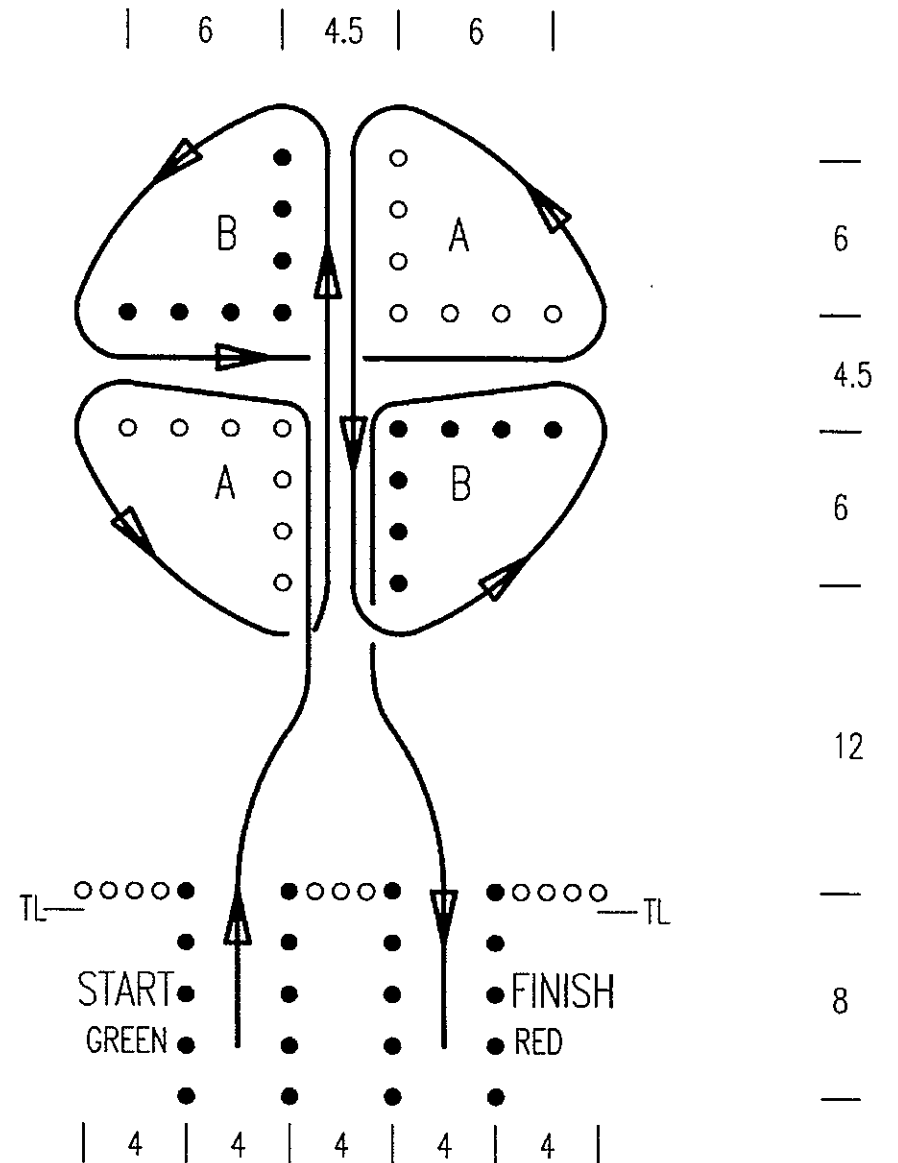

# BANDIT

Timing line (0.5 - 1m) TL  
 Length 44m  
 Width 20m

Similar test layouts - Page No 65

# DOUBLE KIDNEY

Timing line (0.5 - 1m) TL  
 Length 36.5m  
 Width 20m

Similar test layouts - Page No 57,58