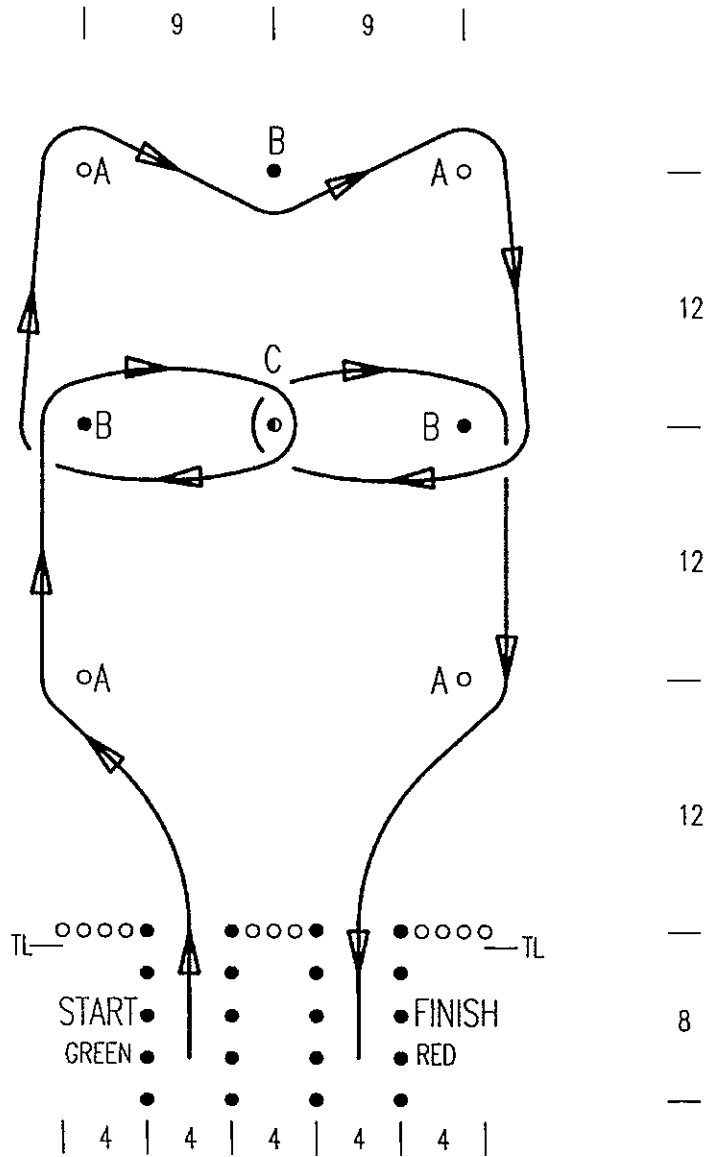

# BANDIT

Timing line (0.5 - 1m) TL  
 Length 44m  
 Width 20m

Similar test layouts - Page No 65

# DOUBLE KIDNEY

Timing line (0.5 - 1m) TL  
 Length 36.5m  
 Width 20m

Similar test layouts - Page No 57,58