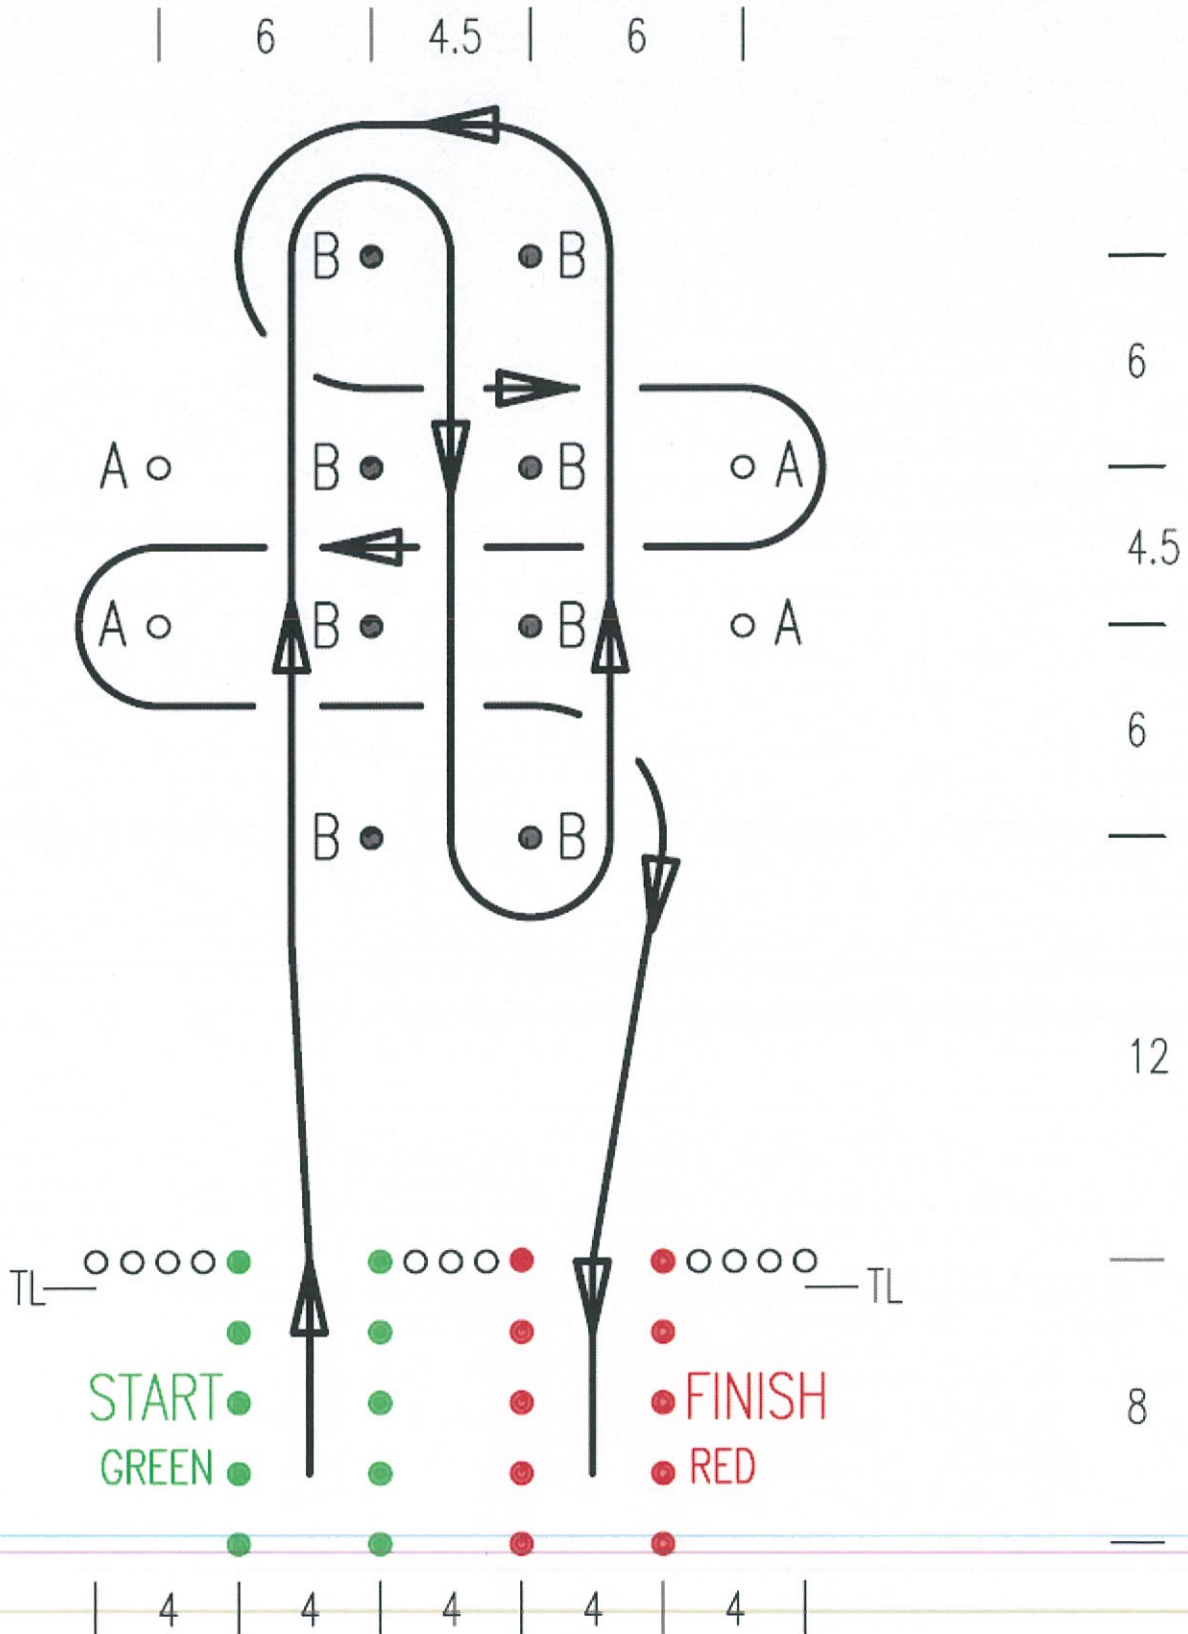

MULTIPLE LOOP

Timing line (0.5 - 1m) TL
Length 30m
Width 20m

NOUGHTS & CROSSES

Timing line (0.5 - 1m) TL
 Length 36.5m
 Width 20m

DOUBLE BONE

Timing line (0.5 - 1m) TL
 Length 44m
 Width 24m