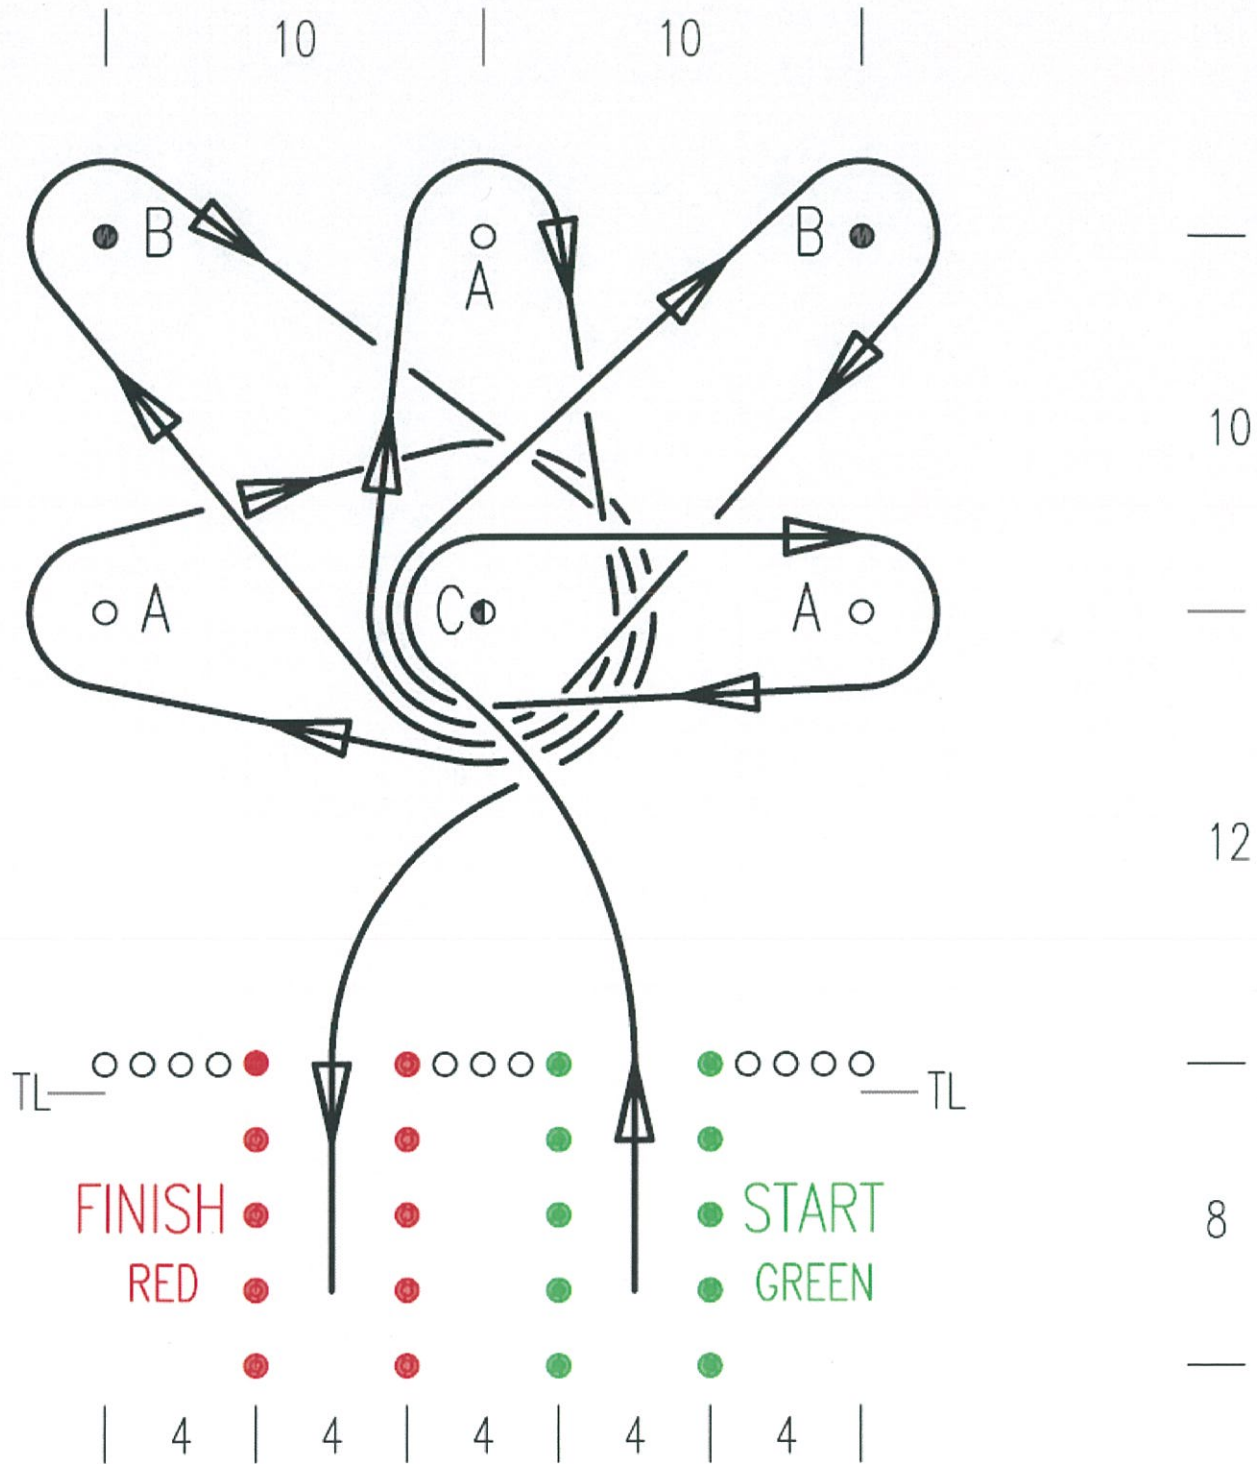

MULTIPLE LOOP

Timing line (0.5 - 1m) TL
Length 30m
Width 20m

NOUGHTS & CROSSES

Timing line (0.5 - 1m) TL
 Length 36.5m
 Width 20m

DOUBLE BONE

Timing line (0.5 - 1m) TL
 Length 44m
 Width 24m